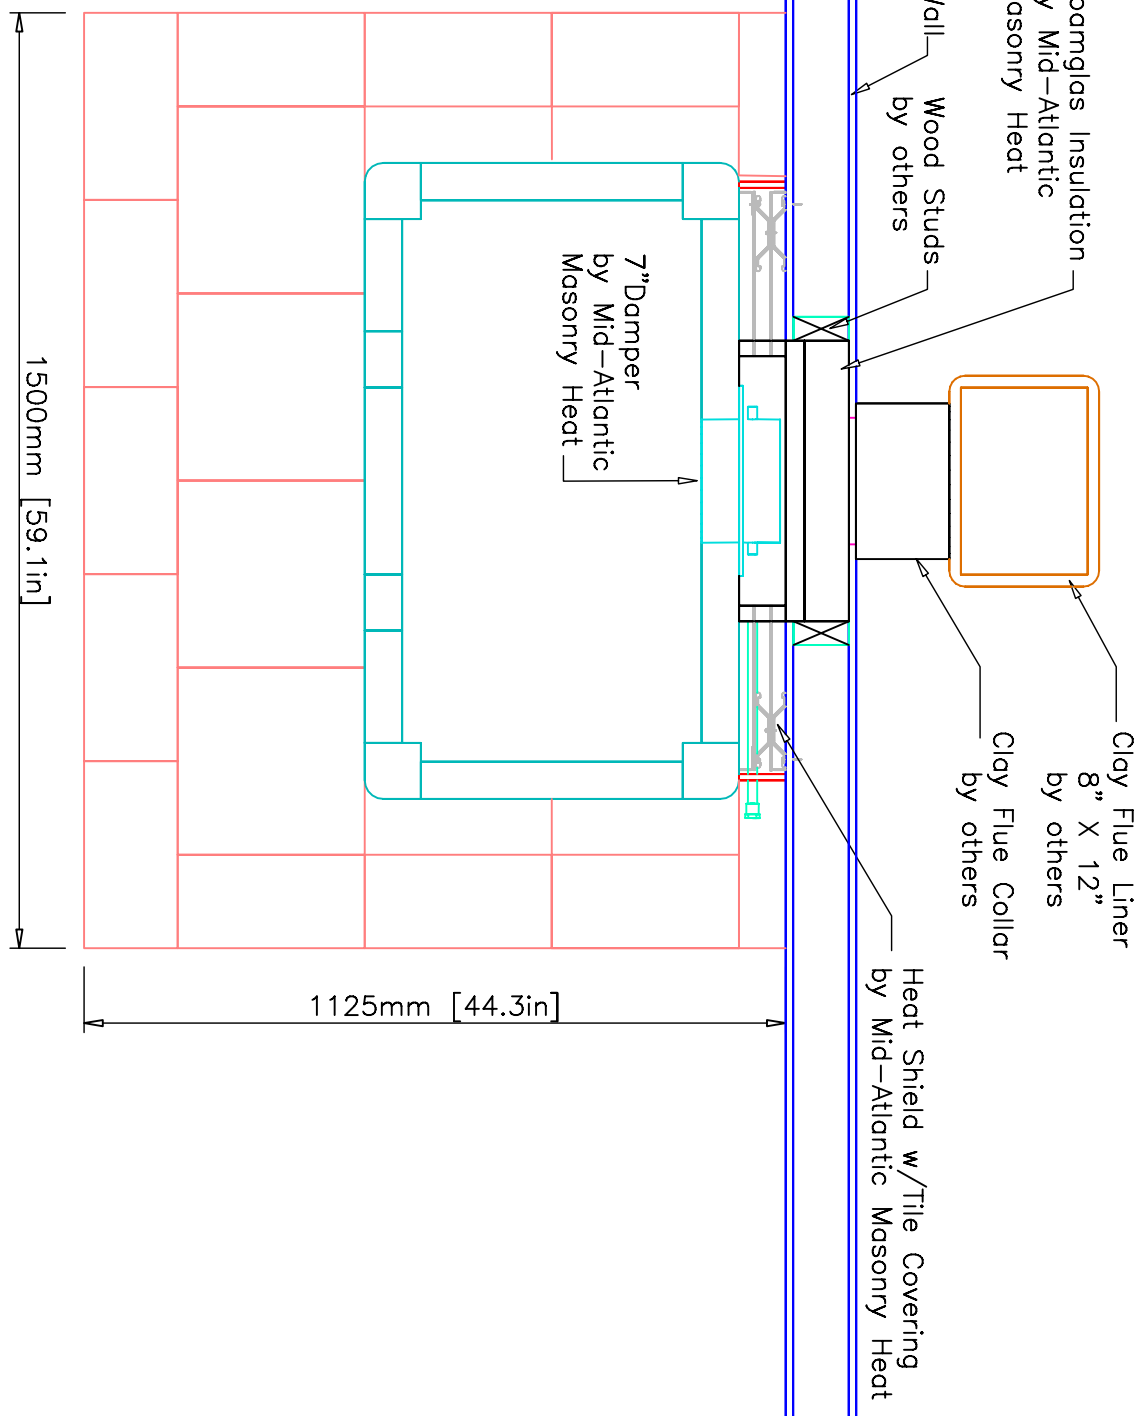

INFORMATION ONLY

NOTE: HEARTH TILES INSTALLED BY OTHERS

MID-ATLANTIC MASONRY HEAT
McIntire Business Park
Charlottesville, VA 22903
(434)979-9707 Fax 434-979-6416

PROJECT BISCARDI
MODEL TU2200

CONTRACT 5152
DRAWN BY D.POWLEY

VIEW PLAN
DATE 1/11/02