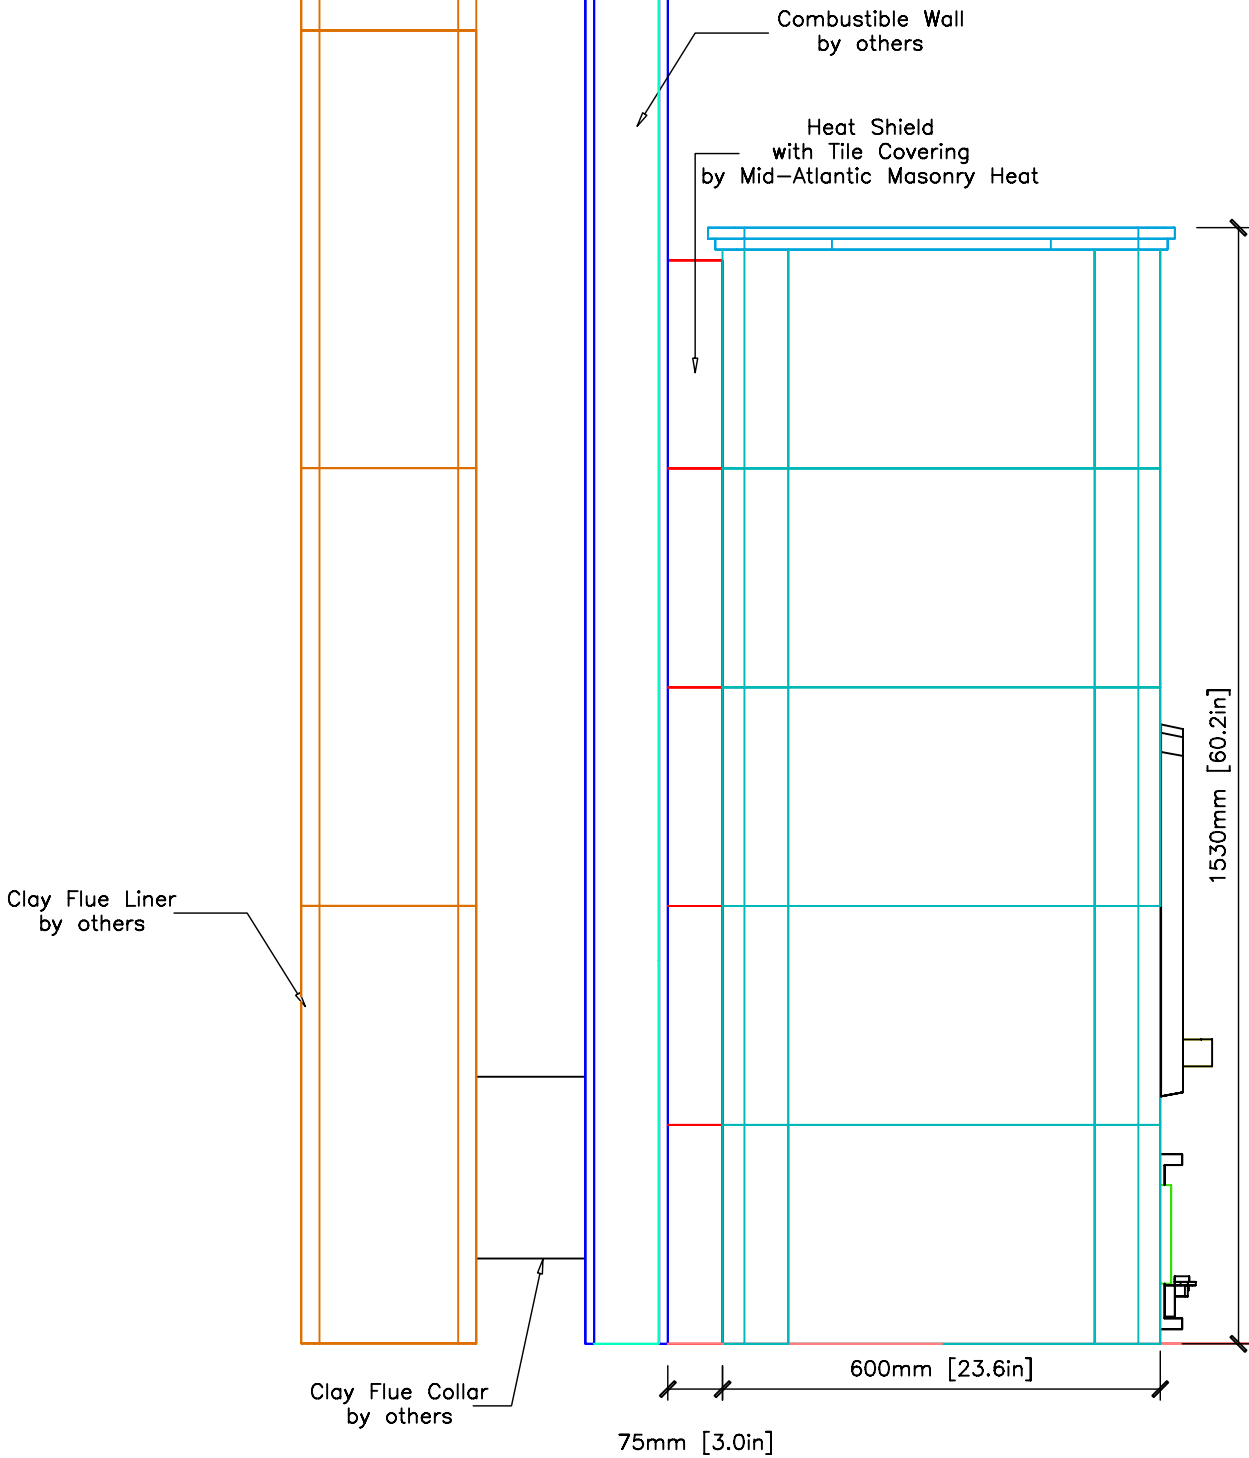

INFORMATION ONLY