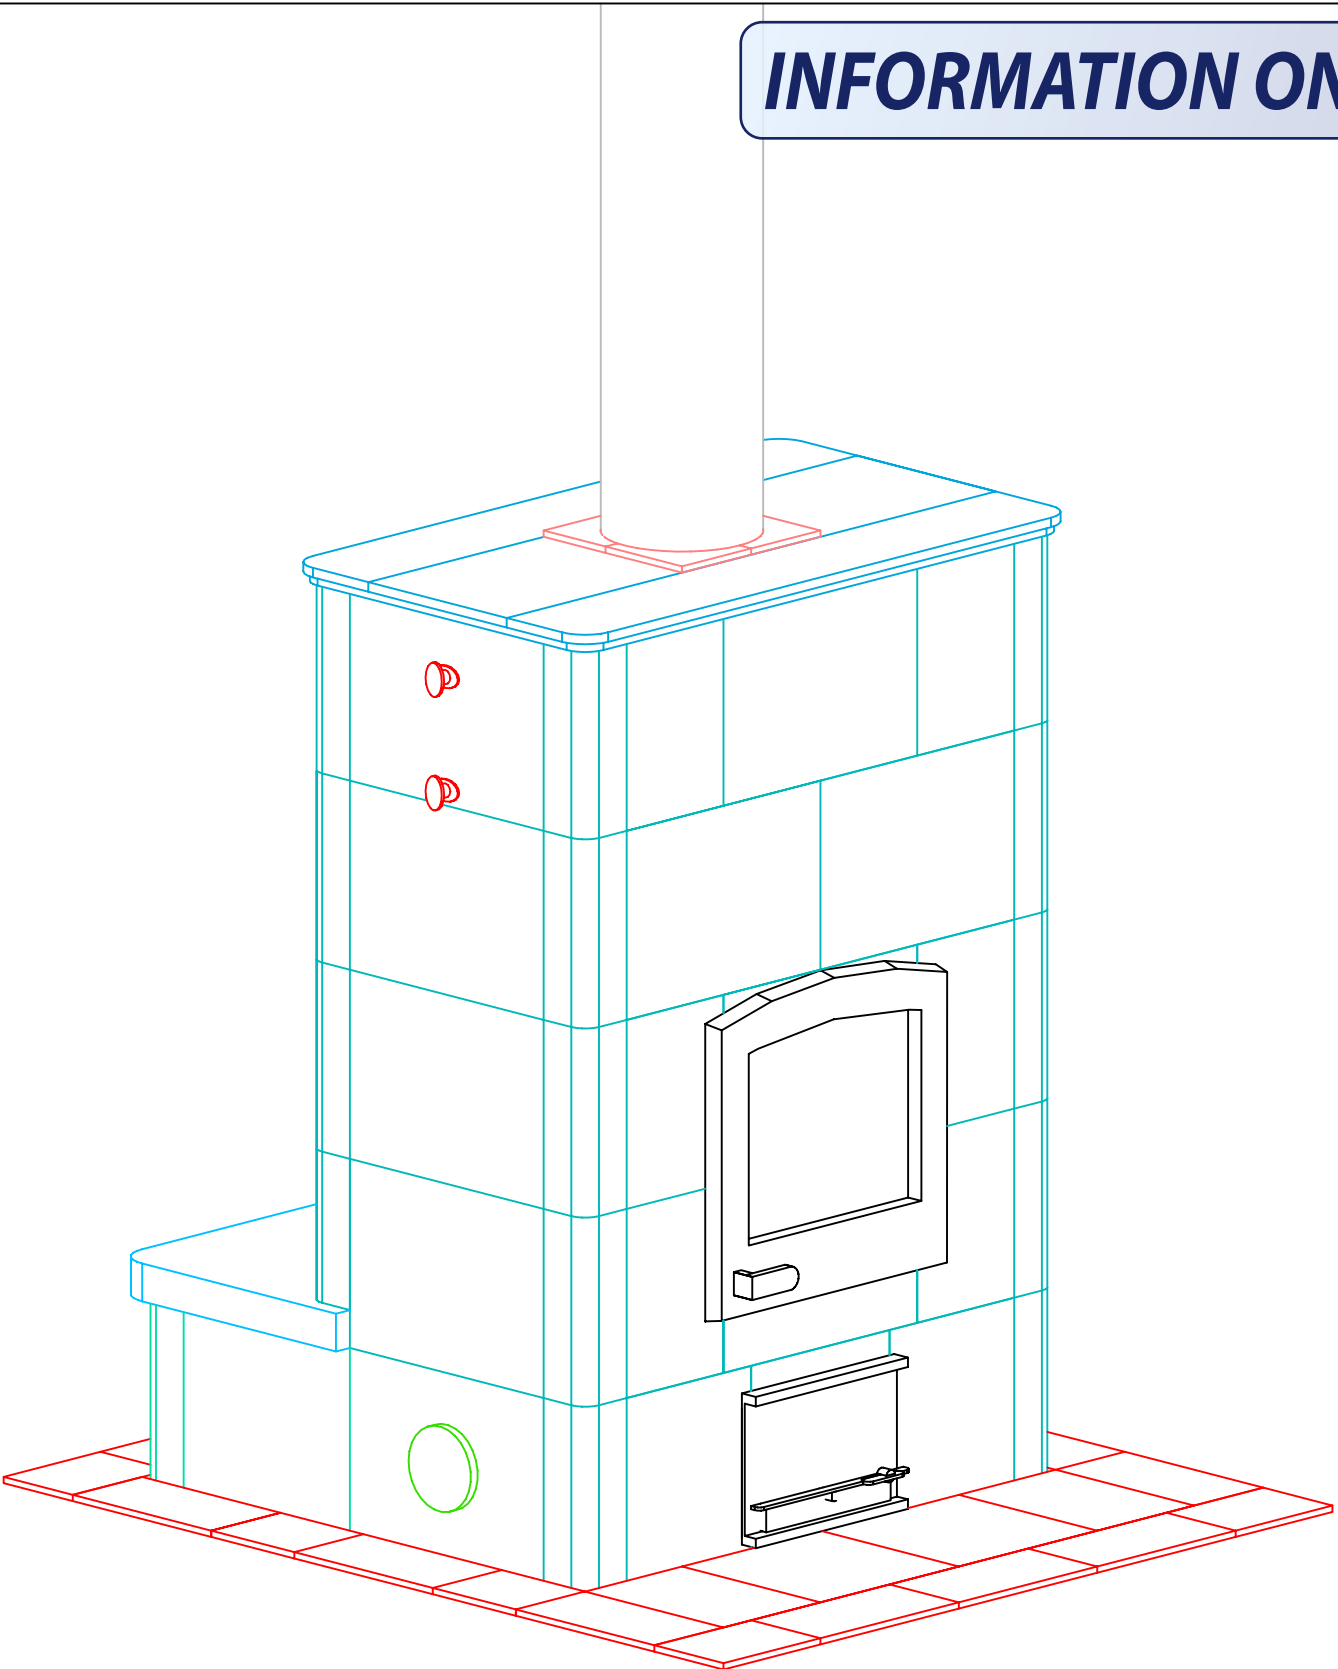

INFORMATION ONLY

NOTE: HEARTH TILES INSTALLED BY OTHERS

TULIKIVI	MID-ATLANTIC MASONRY HEAT McIntire Business Park Charlottesville, VA 22903 (434)979-97079 Fax 434-979-6416	PROJECT	LIGON	CONTRACT	VIEW	ISOMETRIC	PAGE 1	
		MODEL	TU2200-T	DRAWN BY	D.POWLEY	DATE		4/1/02