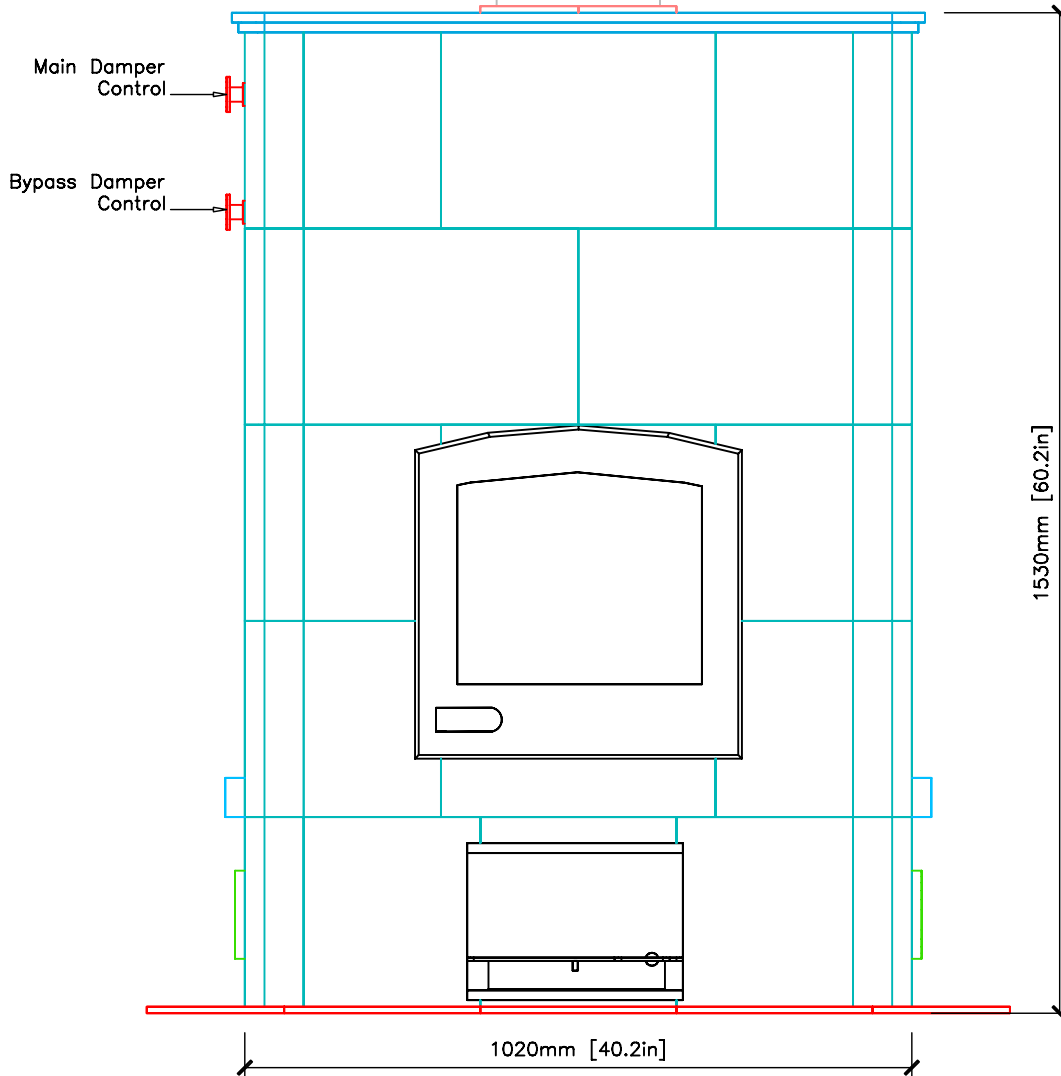

VIEW ISOMETRIC
DATE 4/1/02

PAGE 2

INFORMATION ONLY

8" I.D./10" O.D. Double Wall
Stainless Steel Flue Pipe
INSTALLED by others

INFORMATION ONLY

INFORMATION ONLY

INFORMATION ONLY

NOTE: HEARTH TILES INSTALLED BY OTHERS