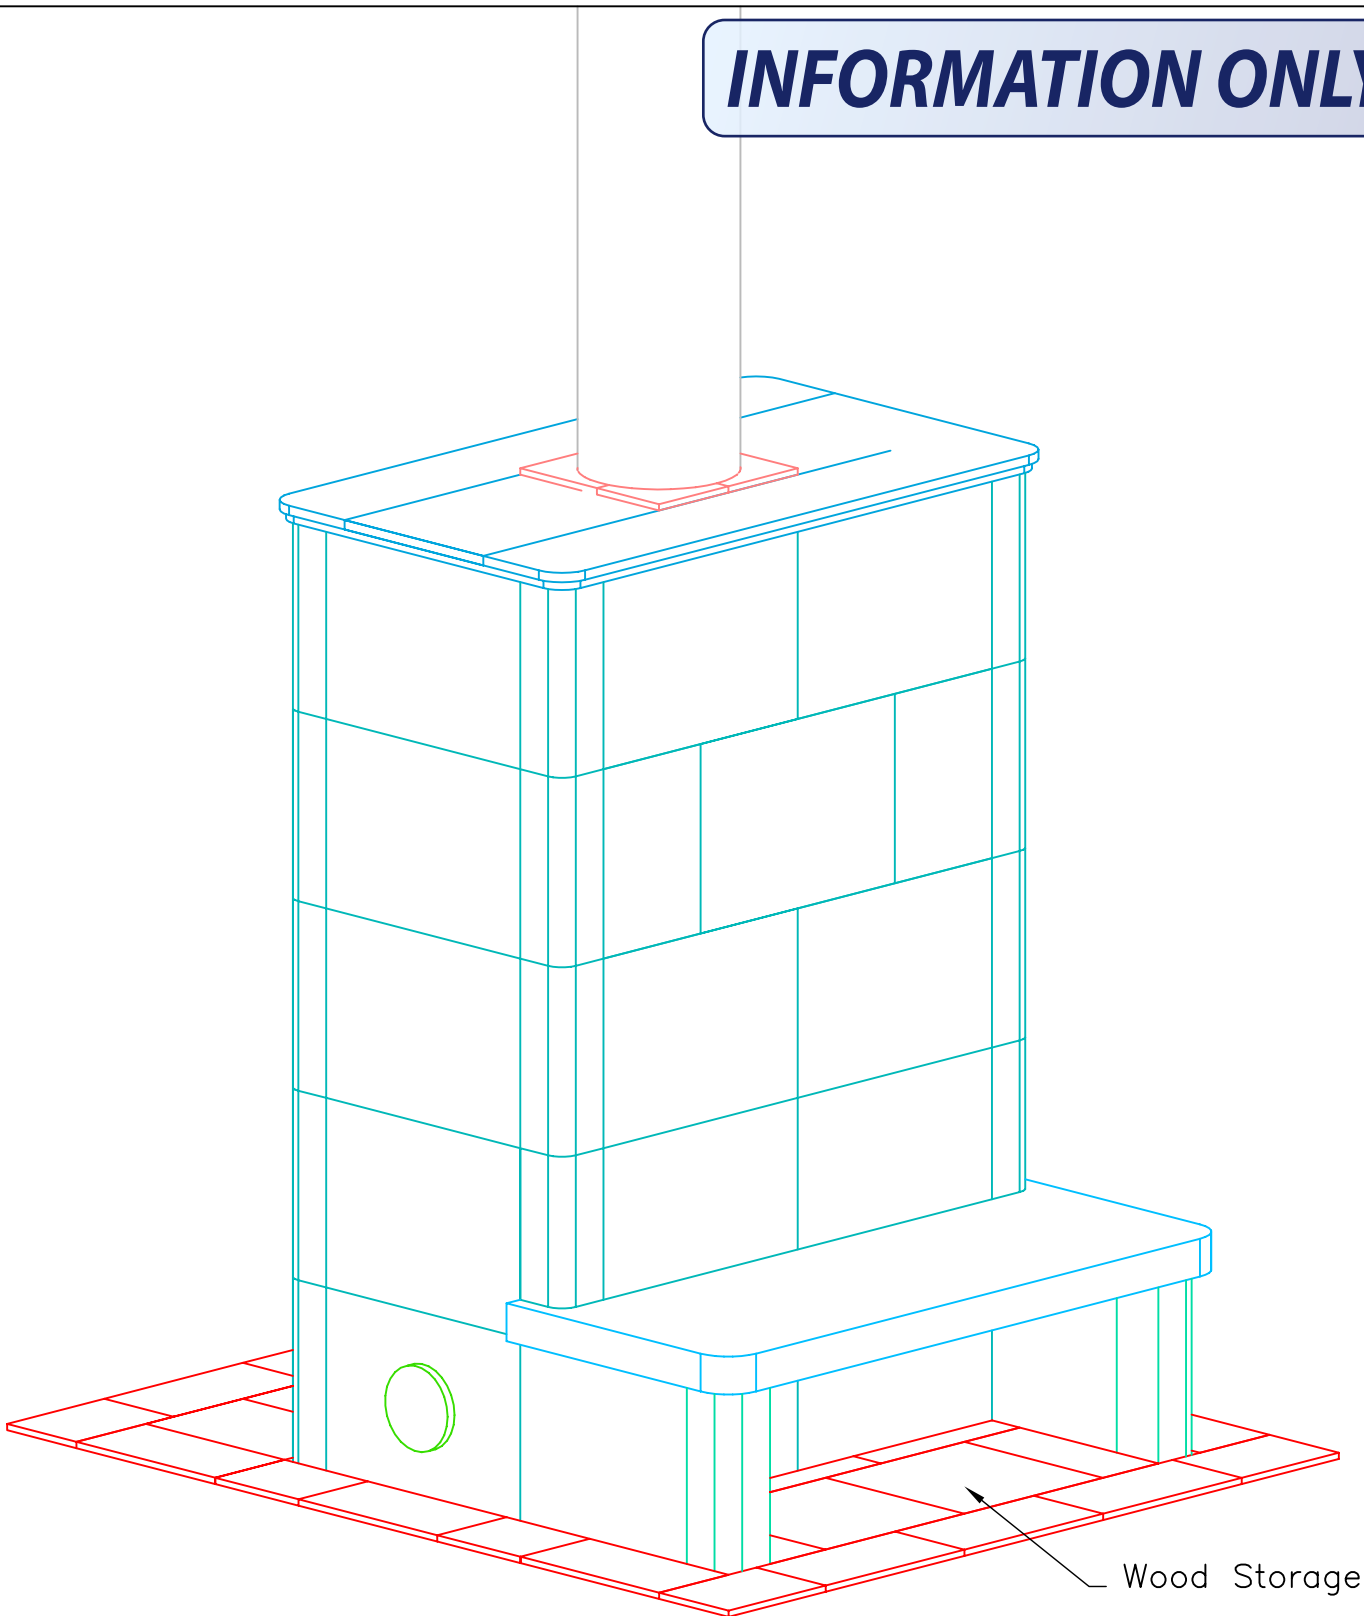

INFORMATION ONLY

NOTE: HEARTH TILES INSTALLED BY OTHERS

MID-ATLANTIC MASONRY HEAT
McIntire Business Park
Charlottesville, VA 22903
(434)979-97079 Fax 434-979-6416

PROJECT LIGON
MODEL TU2200-T

CONTRACT
DRAWN BY D.POWLEY

VIEW ISOMETRIC
DATE 4/1/02

PAGE 2