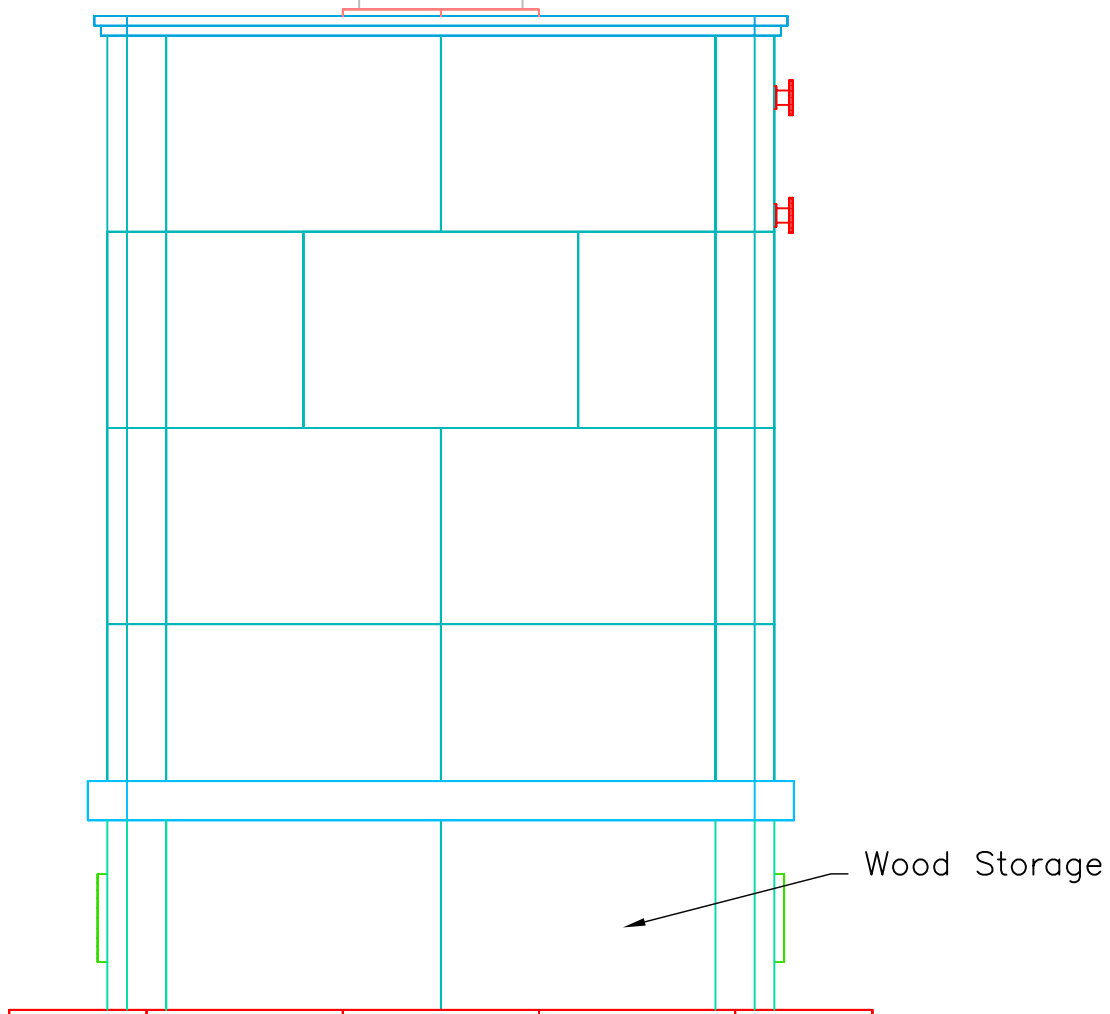

VIEW ISOMETRIC
DATE 4/1/02

PAGE 2

INFORMATION ONLY

8" I.D./10" O.D. Double Wall
Stainless Steel Flue Pipe
INSTALLED by others

INFORMATION ONLY

INFORMATION ONLY

INFORMATION ONLY

NOTE: HEARTH TILES INSTALLED BY OTHERS