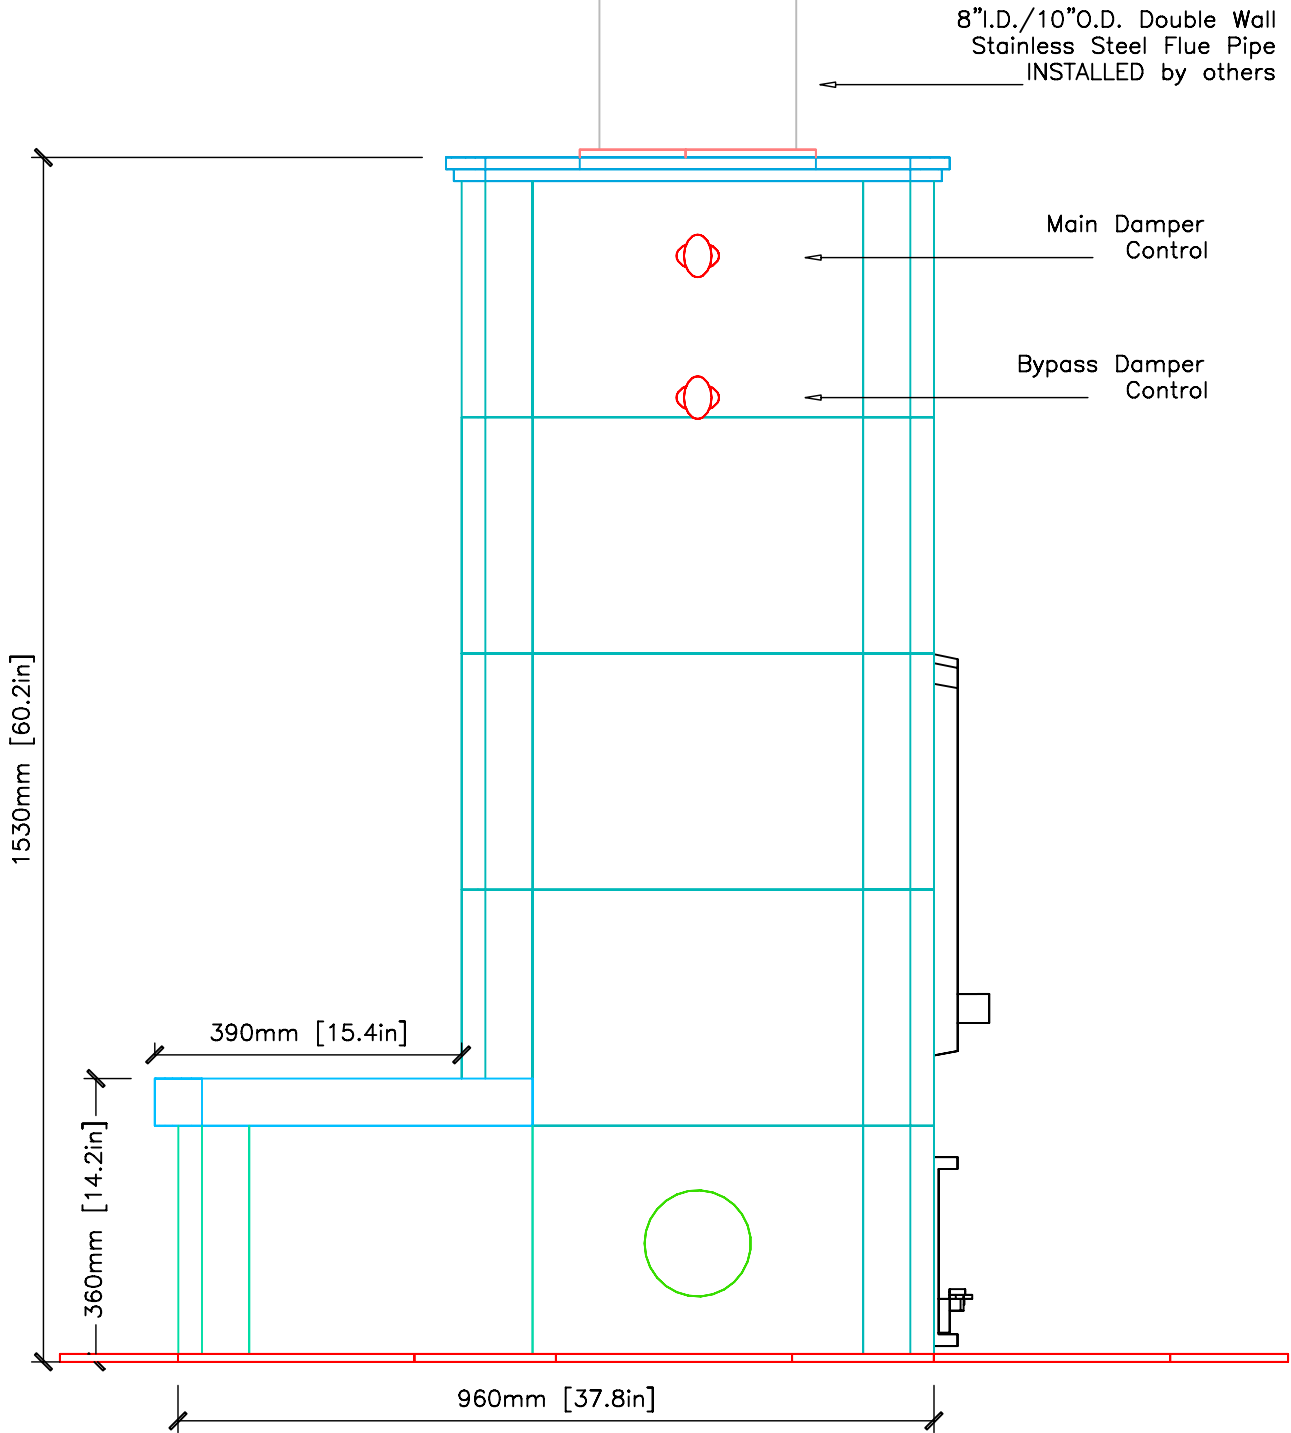

VIEW ISOMETRIC
DATE 4/1/02

PAGE 2

INFORMATION ONLY

8" I.D./10" O.D. Double Wall
Stainless Steel Flue Pipe
INSTALLED by others

INFORMATION ONLY

INFORMATION ONLY

INFORMATION ONLY

NOTE: HEARTH TILES INSTALLED BY OTHERS