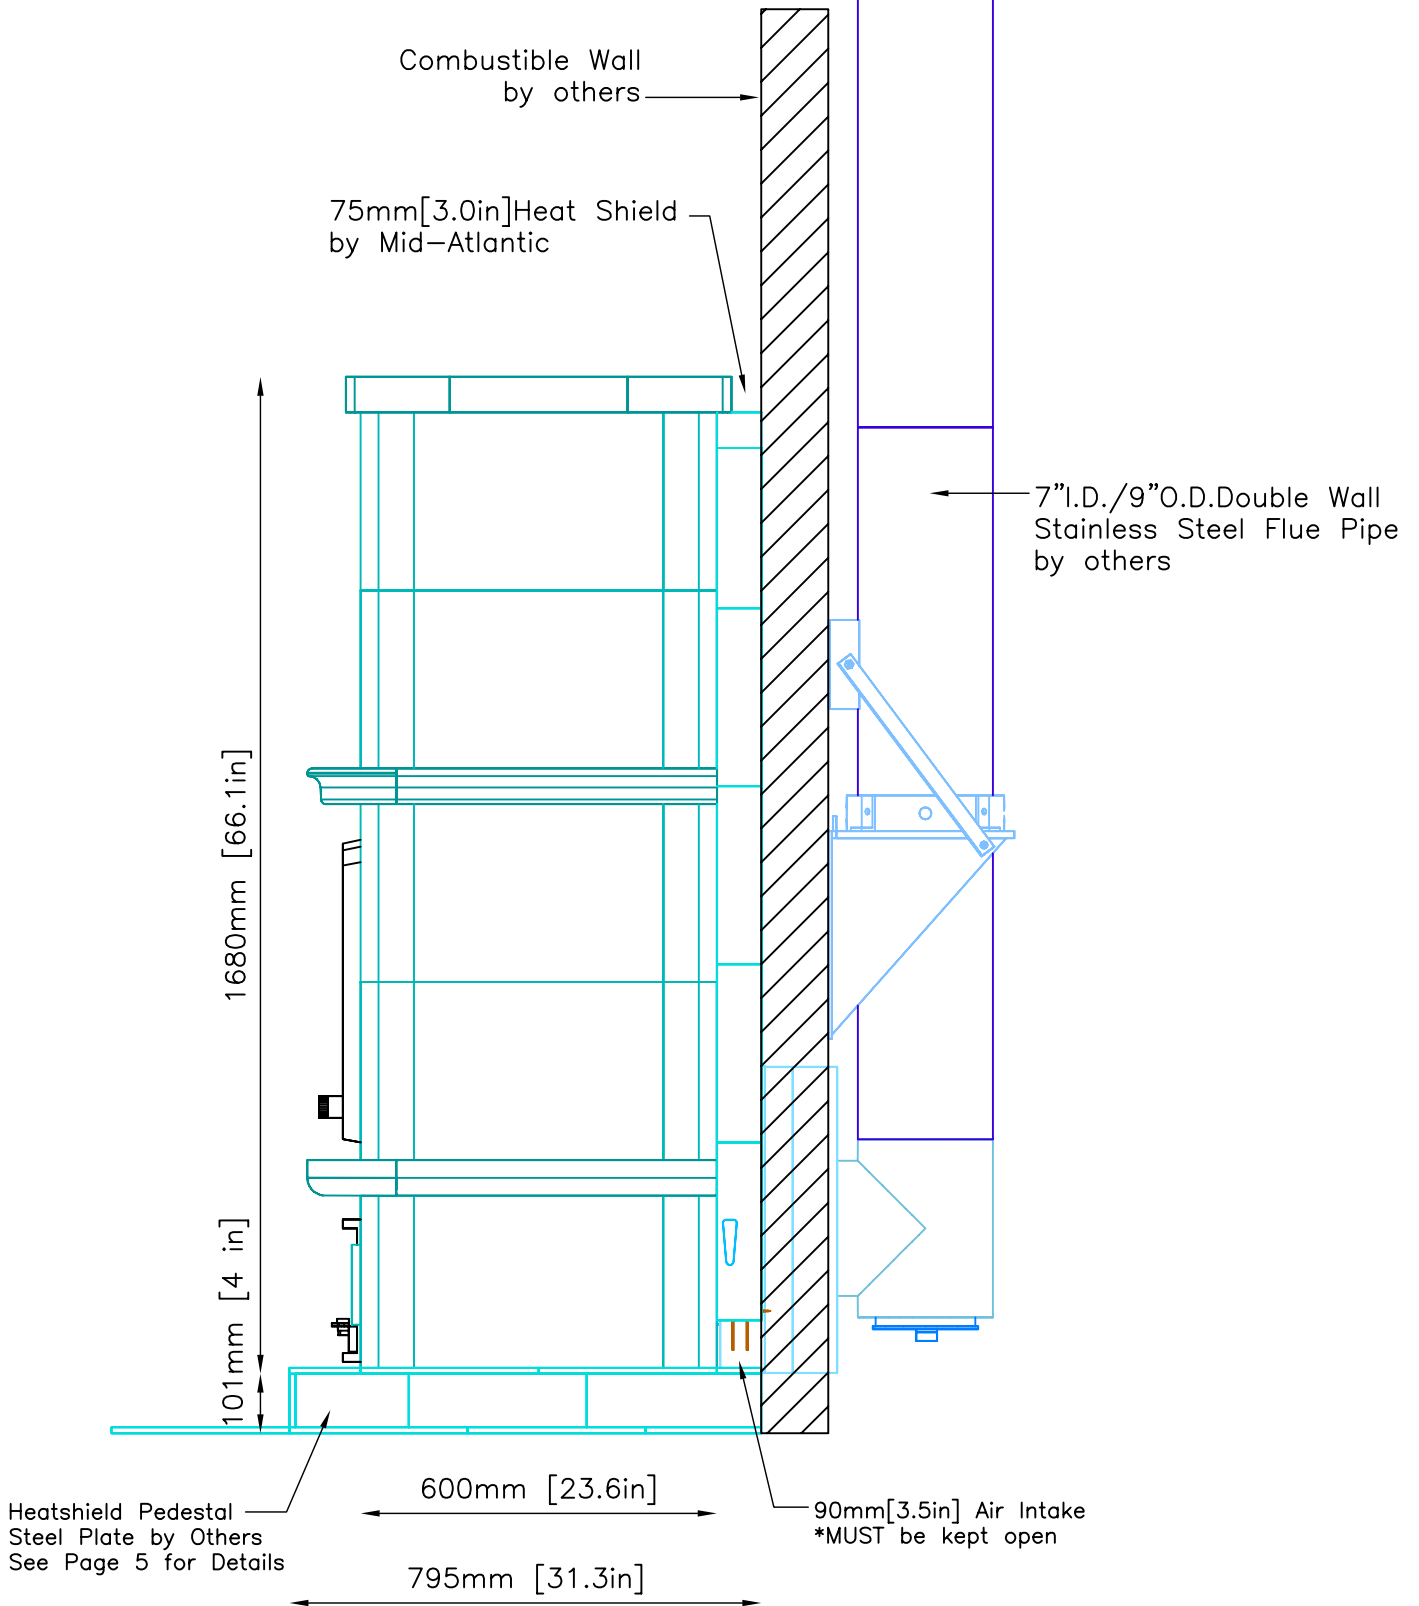

SIDE VIEW

INFORMATION ONLY

MID-ATLANTIC MASONRY HEAT
1229 Harris Street Suite 1
Charlottesville, VA 22903
(434)979-9709 Fax 434-979-6416

PROJECT MESCHLOR
MODEL TU2200

CONTRACT 5718
DRAWN BY J. Champion

VIEW SIDE
DATE 03/24/05

PAGE 3