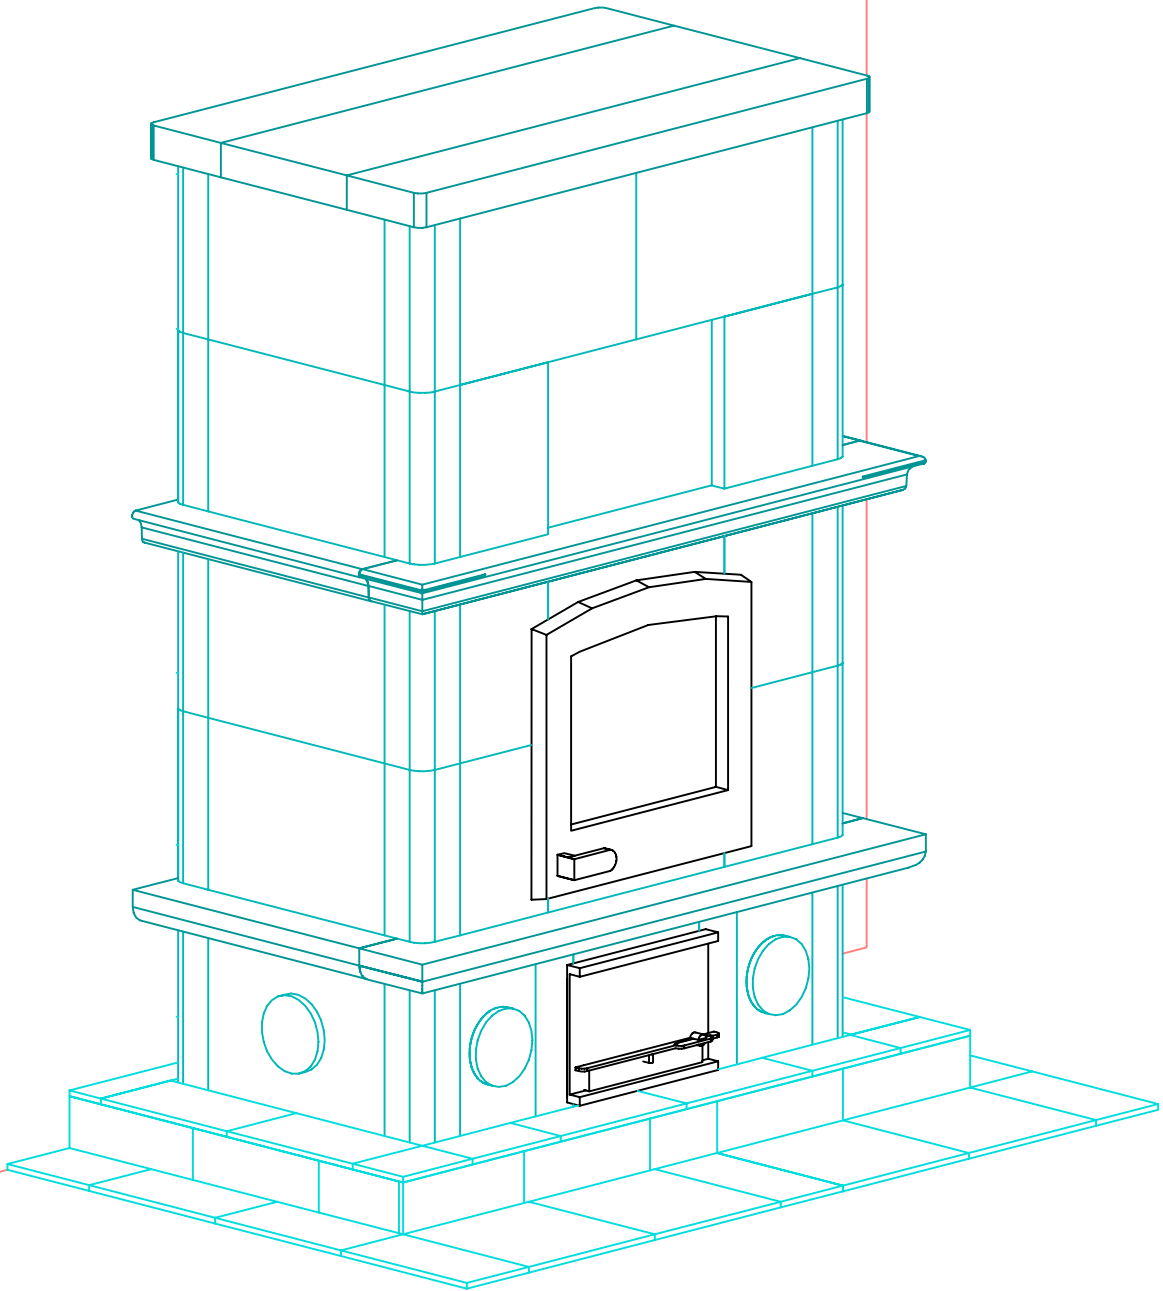

INFORMATION ONLY

NOTE: Hearth Tiles CUT AND INSTALLED by others

MID-ATLANTIC MASONRY HEAT
1229 Harris Street Suite 1
Charlottesville, VA 22903
(434)979-9709 Fax 434-979-6416

PROJECT
MESCHLOR
MODEL
TU2200

CONTRACT
5718
DRAWN BY
J. Champion

VIEW
PERSPECTIVE
DATE
03/24/05

PAGE

1