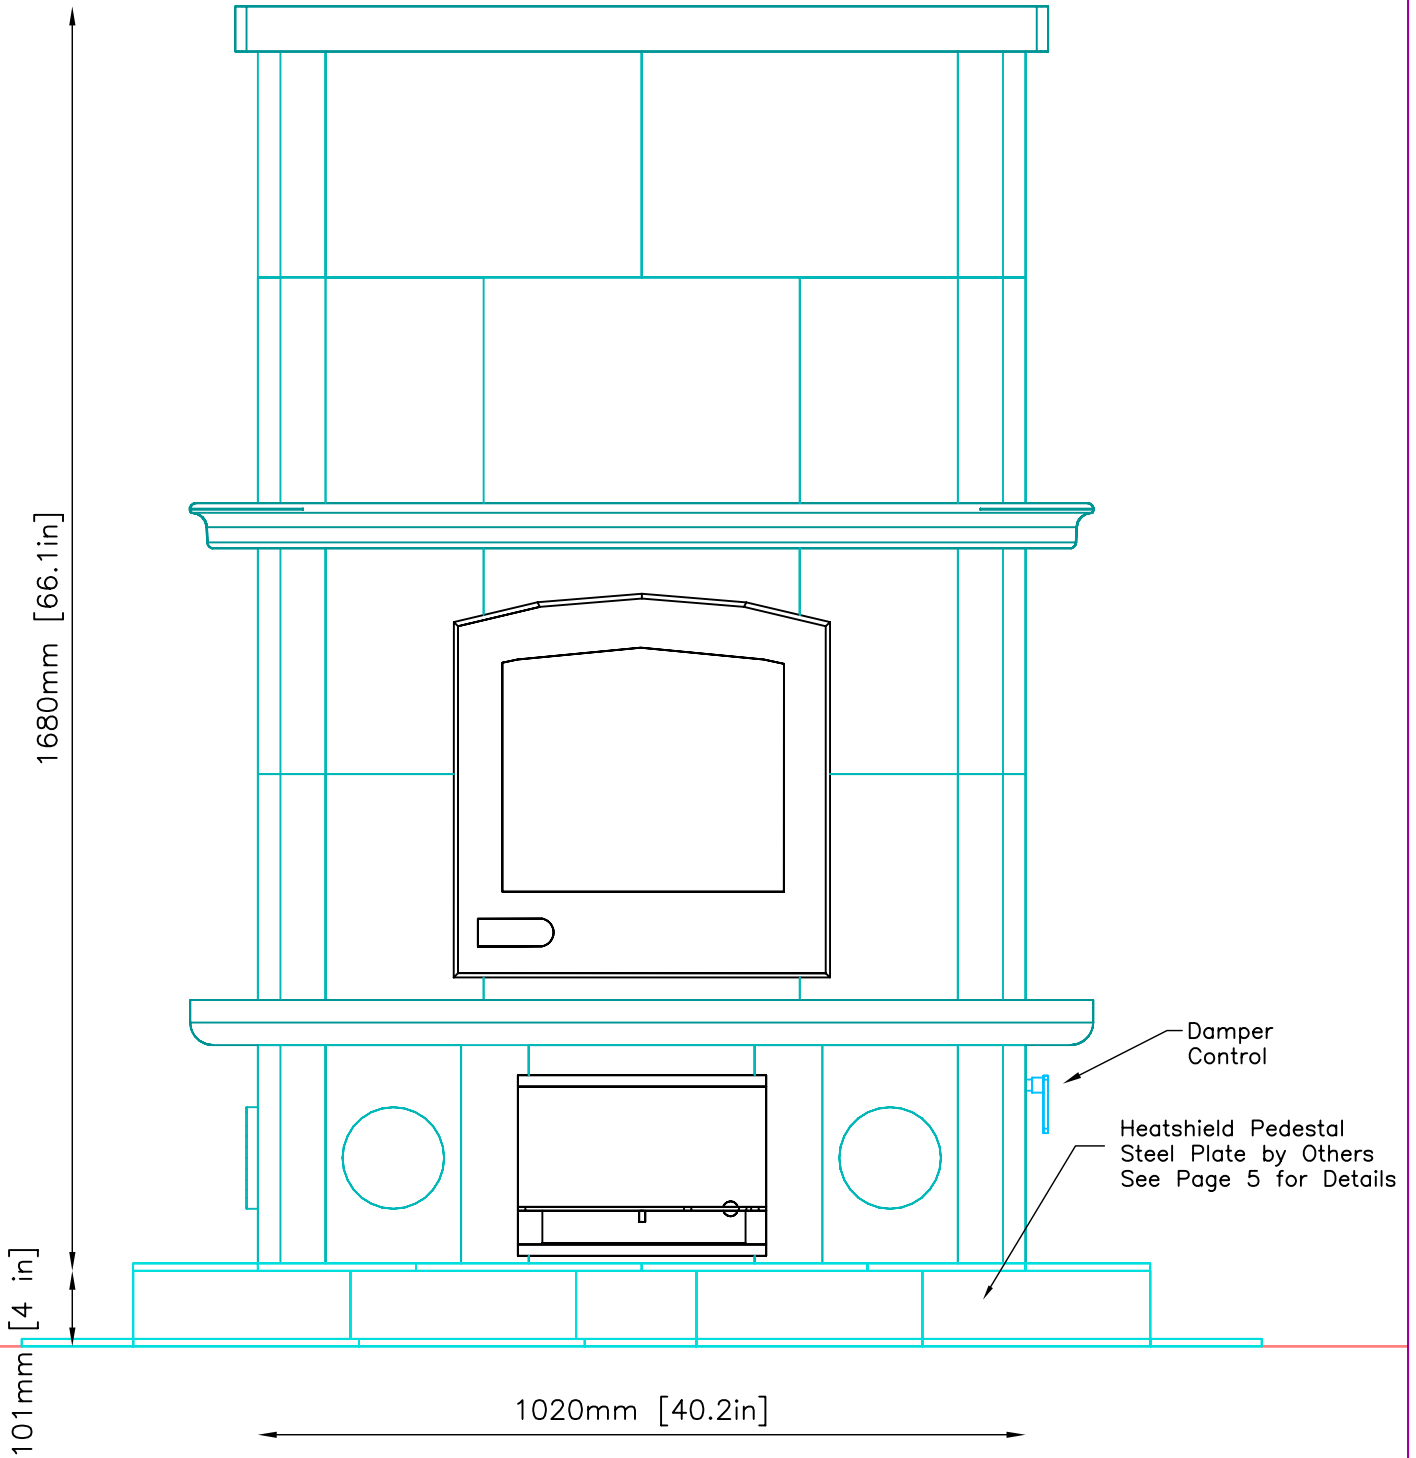

FRONT VIEW

INFORMATION ONLY