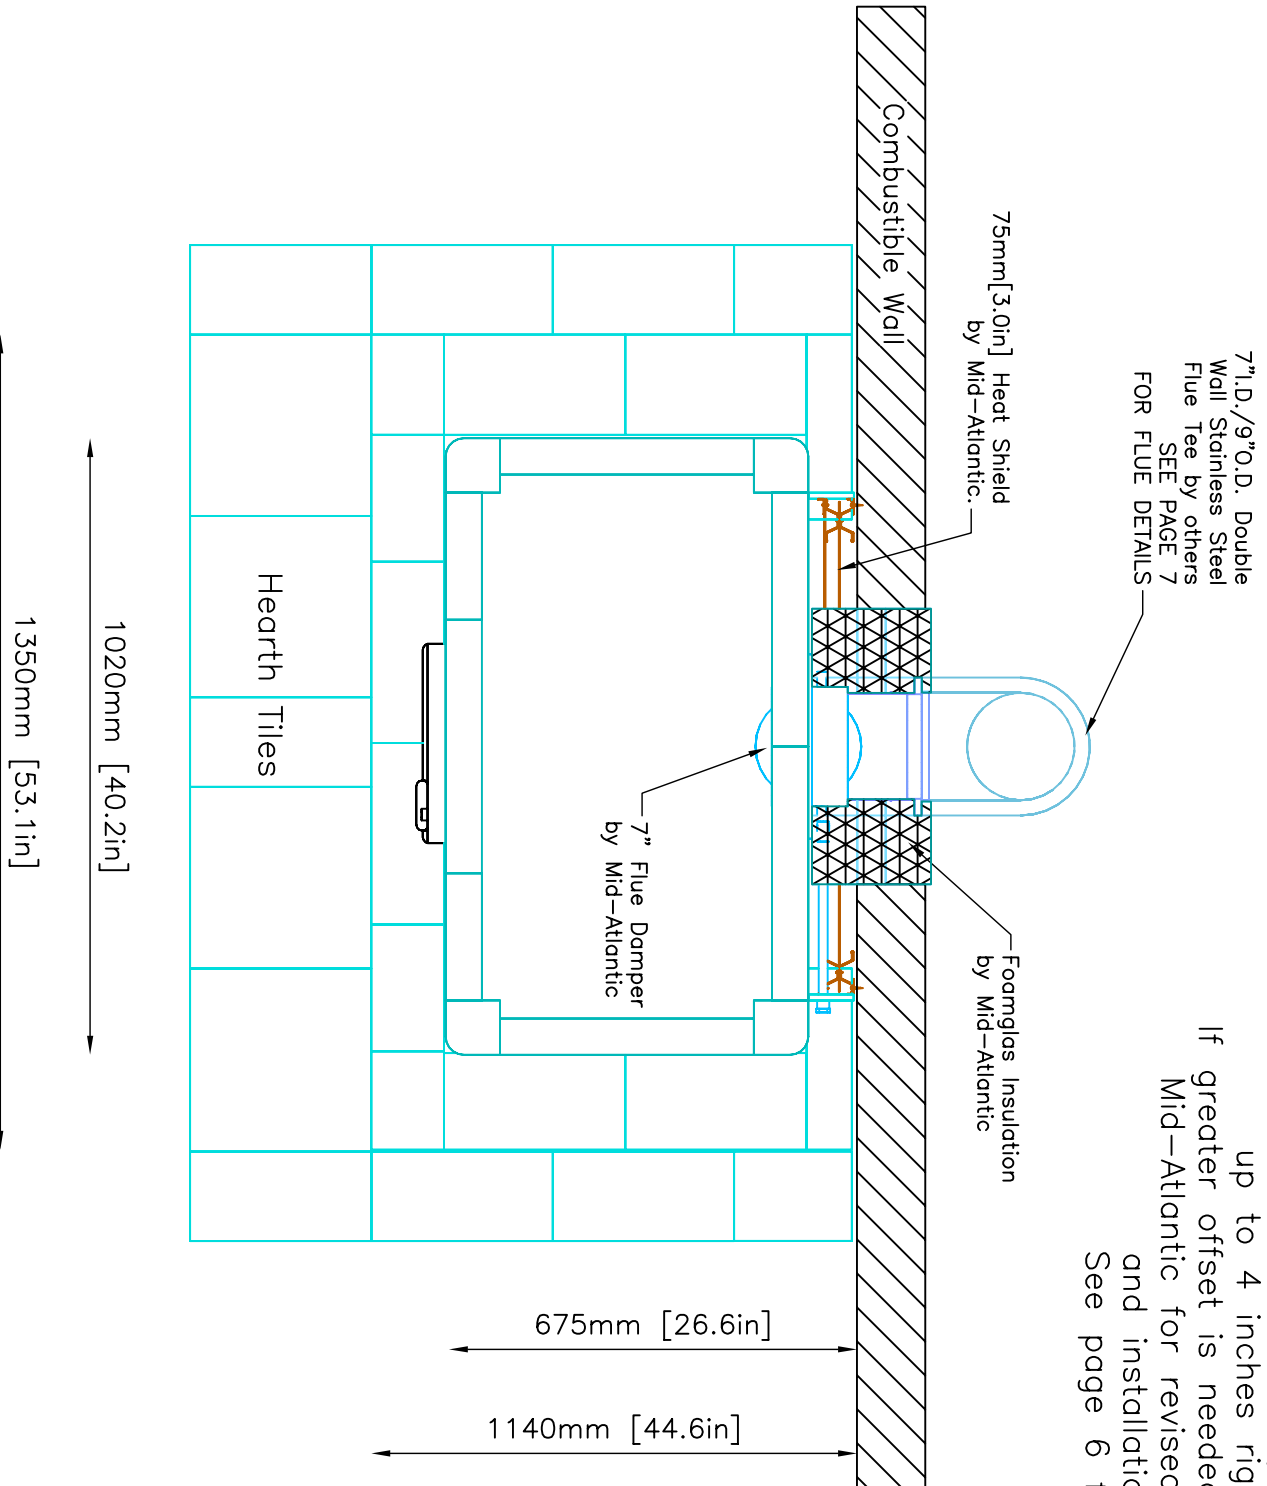

INFORMATION ONLY

Flue Location may be offset up to 4 inches right or left. If greater offset is needed, contact Mid-Atlantic for revised drawings and installation pricing. See page 6 for Details

NOTE: Hearth Tiles CUT AND INSTALLED by others