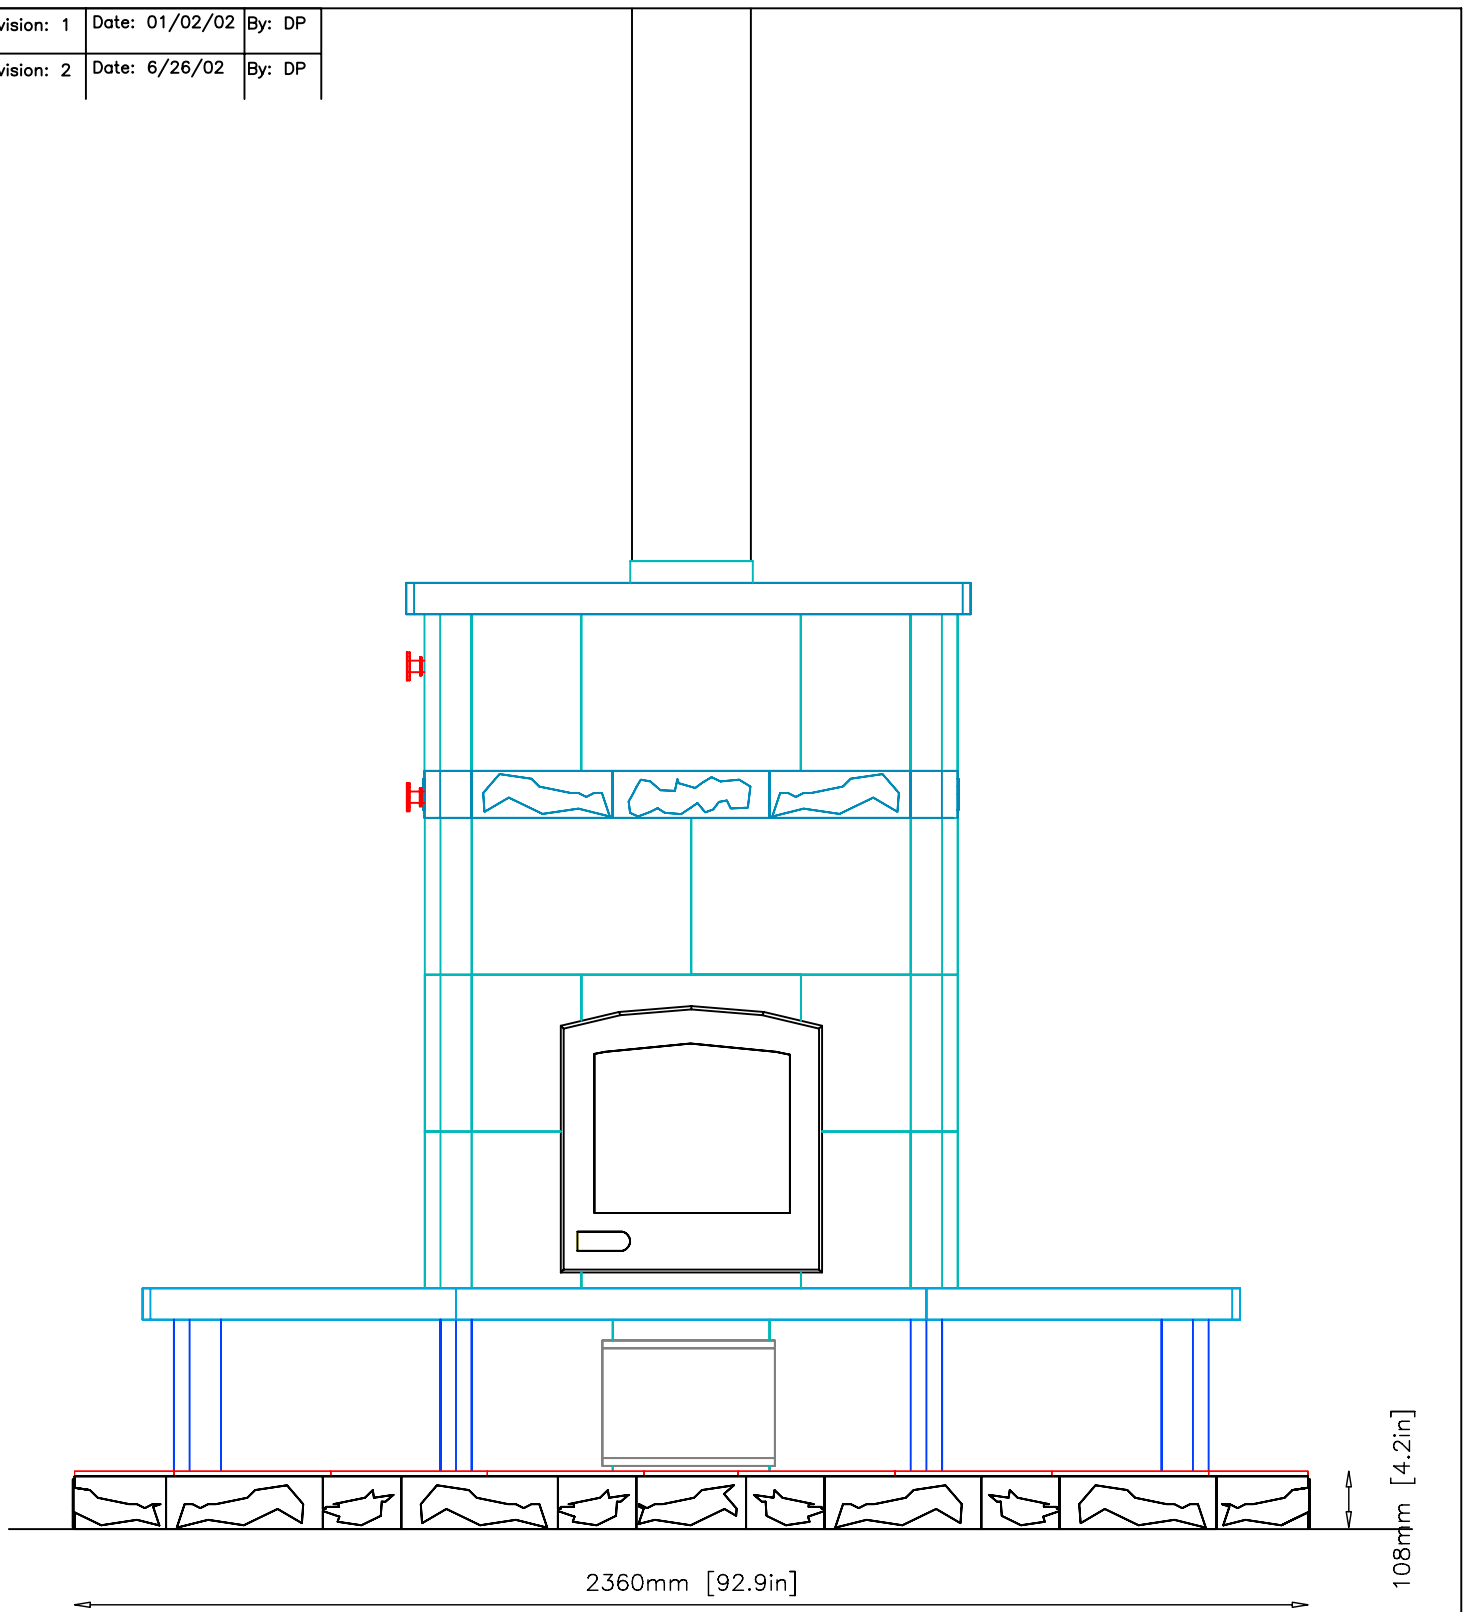

MODEL	TU2200-T	VIEW	ISOMETRIC
PROJECT	SCHUELER	DRAWN BY	D.POWLEY
		DATE	10/29/01

PAGE
1

Revision: 1	Date: 01/02/02	By: DP
Revision: 2	Date: 6/26/02	By: DP

INFORMATION ONLY

NOTE: Hearth Tiles Cut & Installed by others

MODEL	TU2200-T	VIEW	PLAN
PROJECT	SCHUELER	DRAWN BY	D.POWLEY
		DATE	10/29/01

PAGE 5