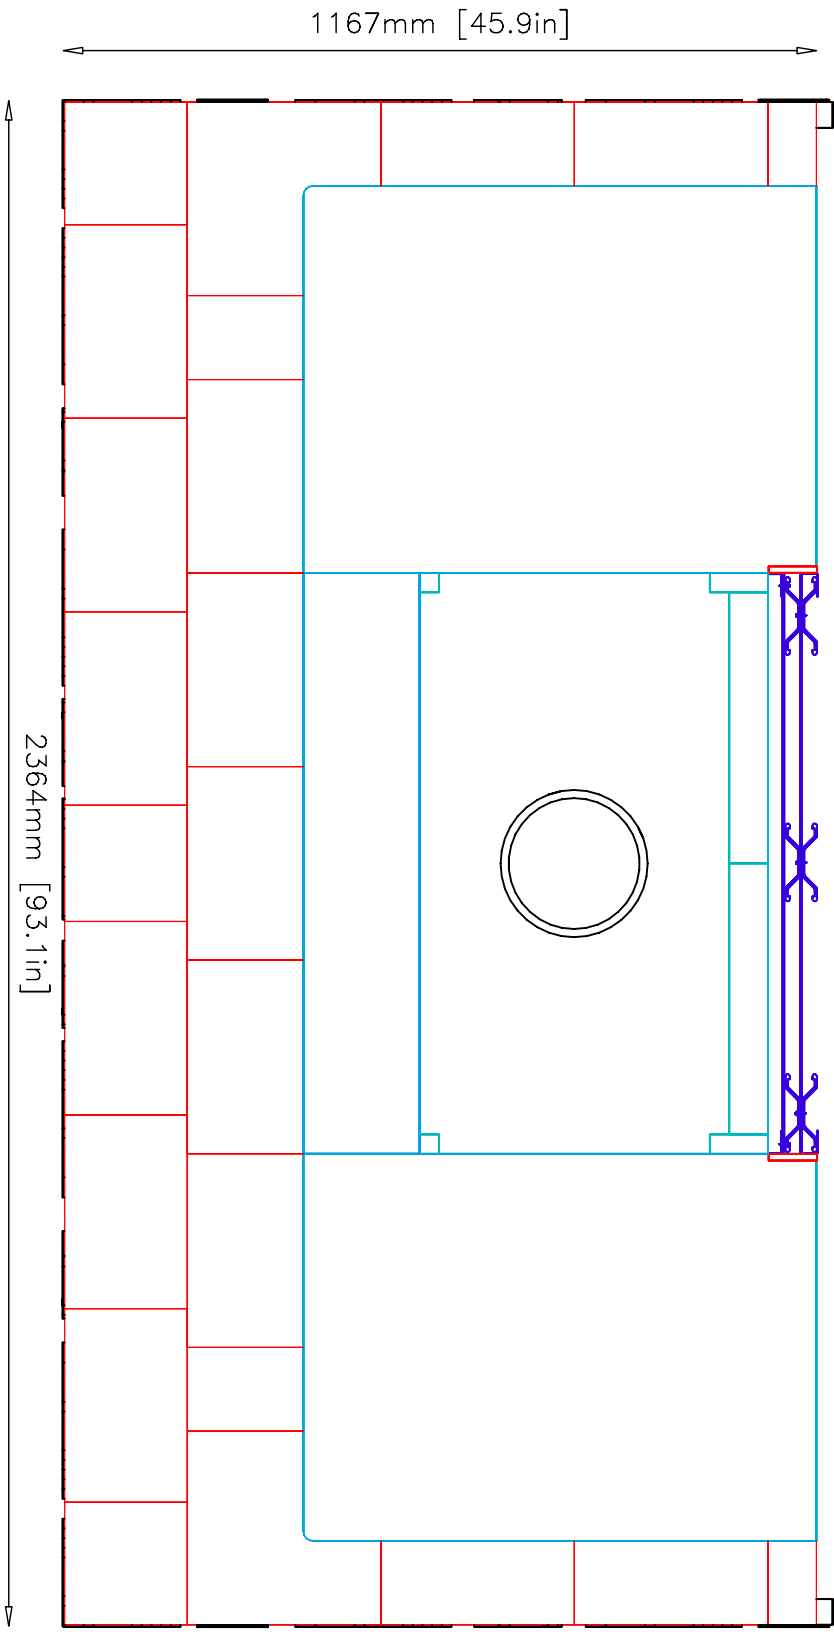

Revision: 1	Date: 01/02/02	By: DP
Revision: 2	Date: 6/26/02	By: DP

NOTE: Hearth Tiles Cut & Installed by others

INFORMATION ONLY

MID-ATLANTIC MASONRY HEAT
McIntire Business Park
Charlottesville, VA 22903
(434)979-9707 Fax 434-979-6416

MODEL	TU2200-T	VIEW	PLAN
PROJECT	SCHUELER	DRAWN BY	D.POWLEY
		DATE	10/29/01

PAGE 5