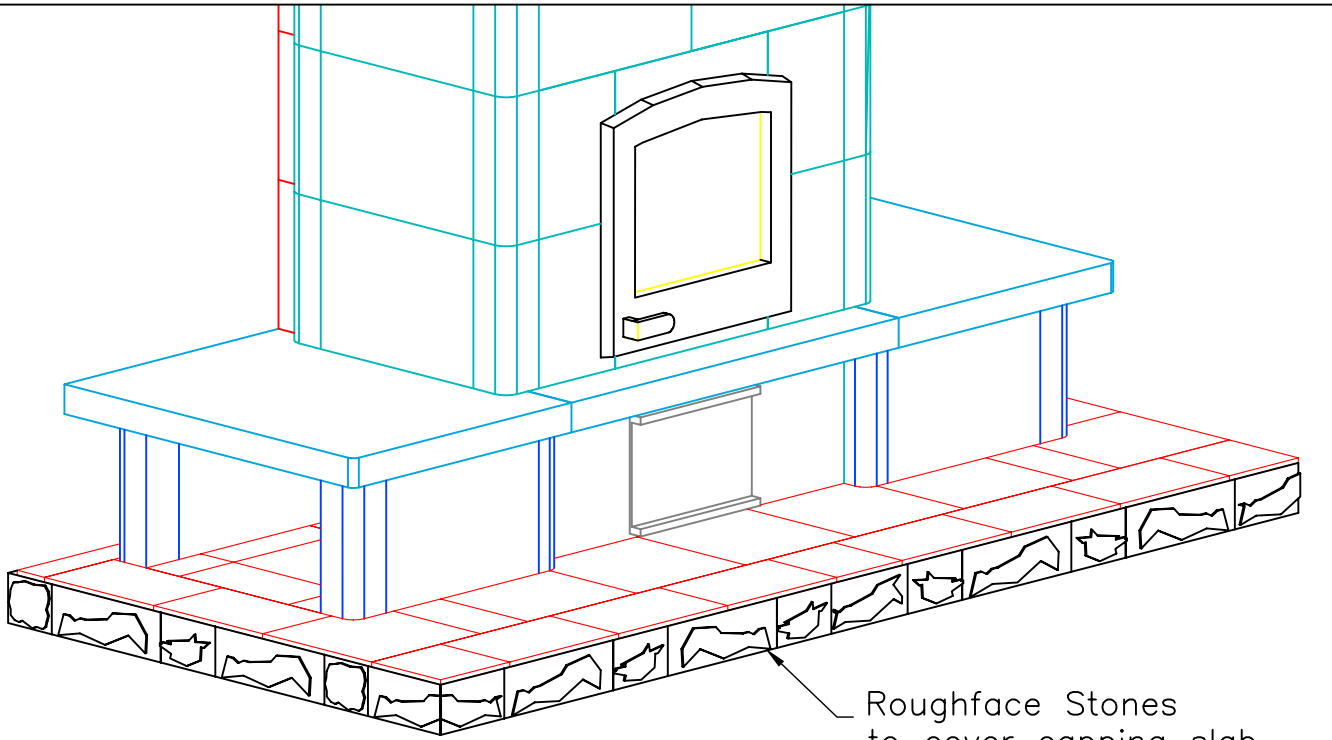

Revision: 1	Date: 01/02/02	By: DP
Revision: 2	Date: 6/26/02	By: DP

INFORMATION ONLY

NOTE: Hearth Tiles Cut & Installed by others

MID-ATLANTIC MASONRY HEAT
McIntire Business Park
Charlottesville, VA 22903
(434)979-9707 Fax 434-979-6416

MODEL	TU2200-T	VIEW	ISOMETRIC
PROJECT	SCHUELER	DRAWN BY	D.POWLEY
		DATE	10/29/01

PAGE
1