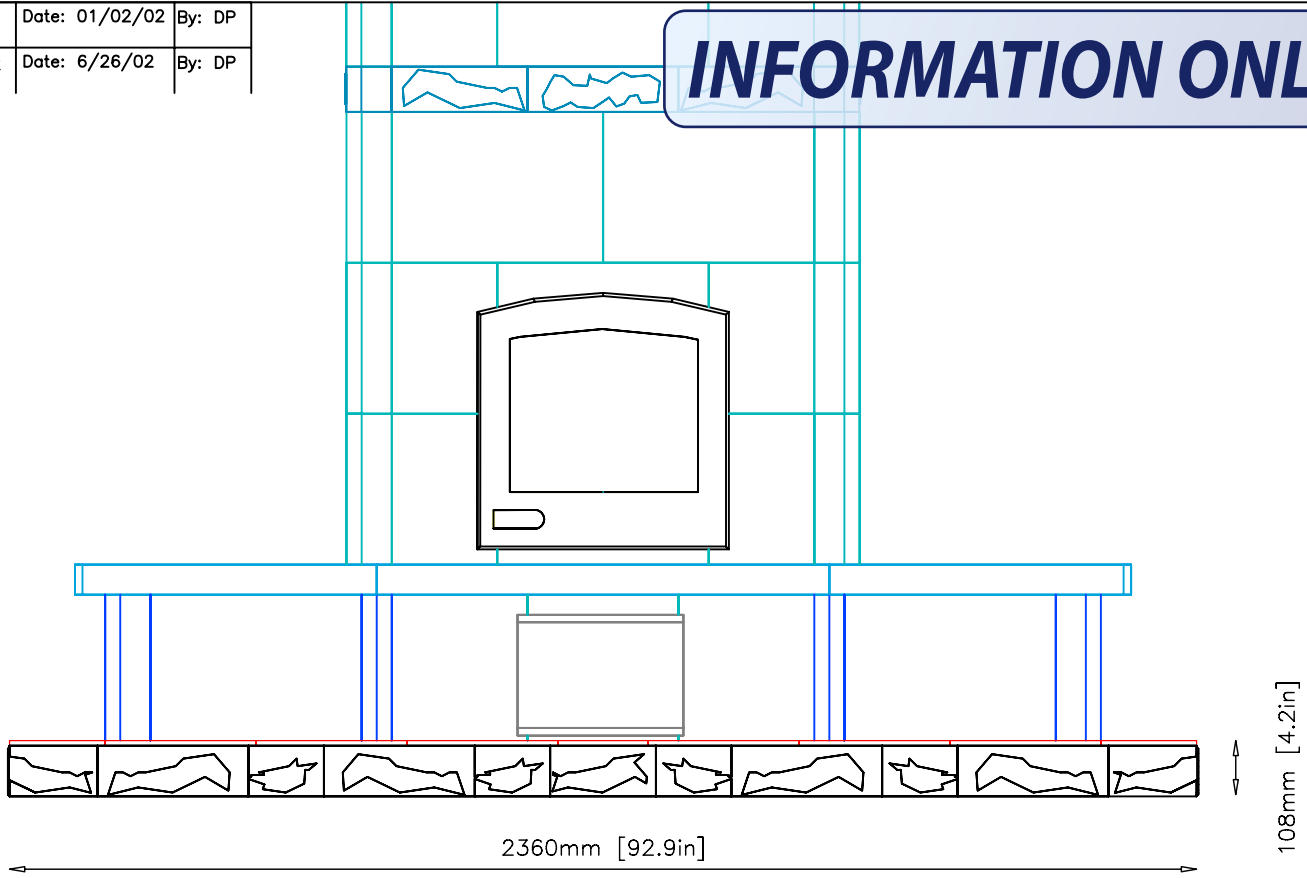

Revision: 1	Date: 01/02/02	By: DP
Revision: 2	Date: 6/26/02	By: DP

INFORMATION ONLY

NOTE: Hearth Tiles Cut & Installed by others

MID-ATLANTIC MASONRY HEAT
McIntire Business Park
Charlottesville, VA 22903
(434)979-9707 Fax 434-979-6416

MODEL	TU2200-T	VIEW	ISOMETRIC
PROJECT	SCHUELER	DRAWN BY	D.POWLEY
		DATE	10/29/01

PAGE
1