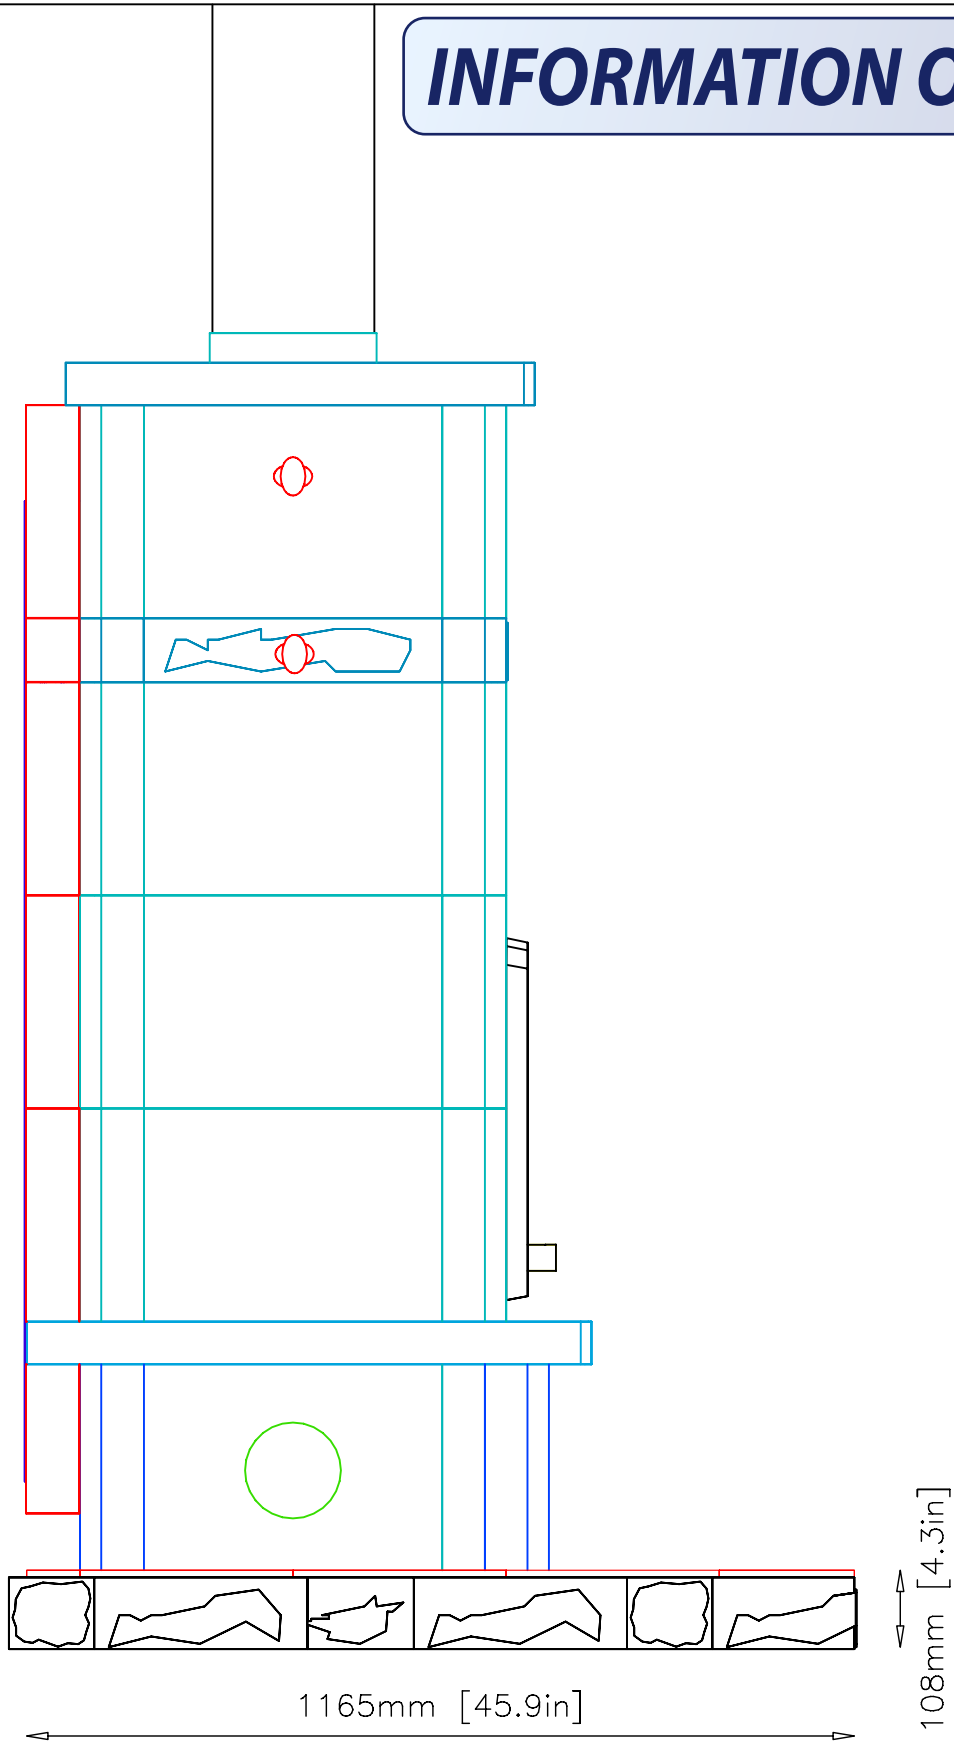

Revision: 1	Date: 01/02/02	By: DP
Revision: 2	Date: 6/26/02	By: DP

INFORMATION ONLY

NOTE: Hearth Tiles Cut & Installed by others

MID-ATLANTIC MASONRY HEAT
McIntire Business Park
Charlottesville, VA 22903
(434)979-9707 Fax 434-979-6416

MODEL TU2200-T
PROJECT SCHUELER

VIEW SIDE
DRAWN BY D.POWLEY
DATE 10/29/01

PAGE

4