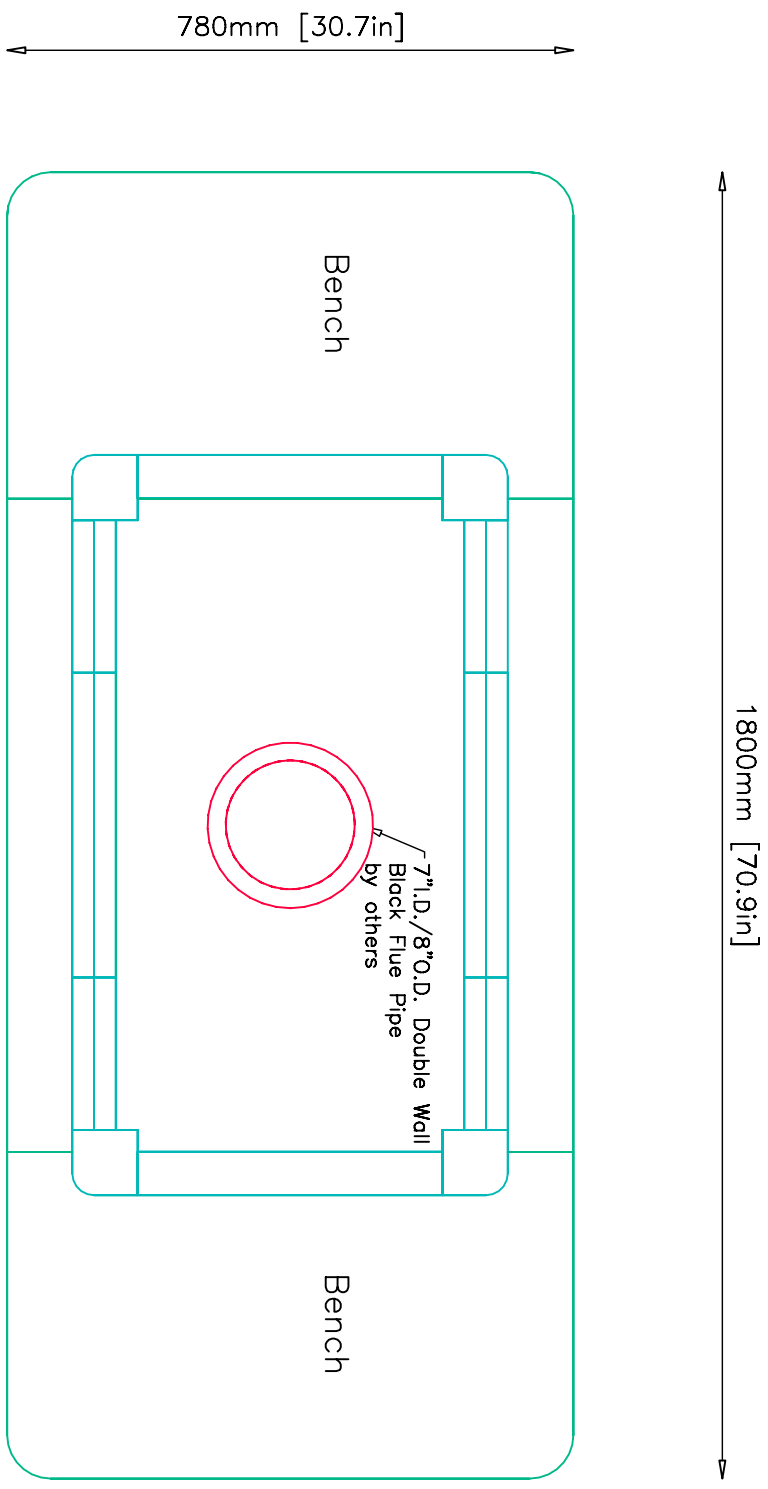

Flue System: 7" I.D./8" O.D. Double Wall Black Pipe by others

INFORMATION ONLY

	MID-ATLANTIC MASONRY HEAT McIntire Business Park Charlottesville, VA 22903 (434)979-9709 Fax 434-979-6416	PROJECT	TAIT/HAYES	CONTRACT	5167	VIEW	PLAN	PAGE 4
		MODEL	TTU2200 T	DRAWN BY	D.POWLEY	DATE	8/12/02