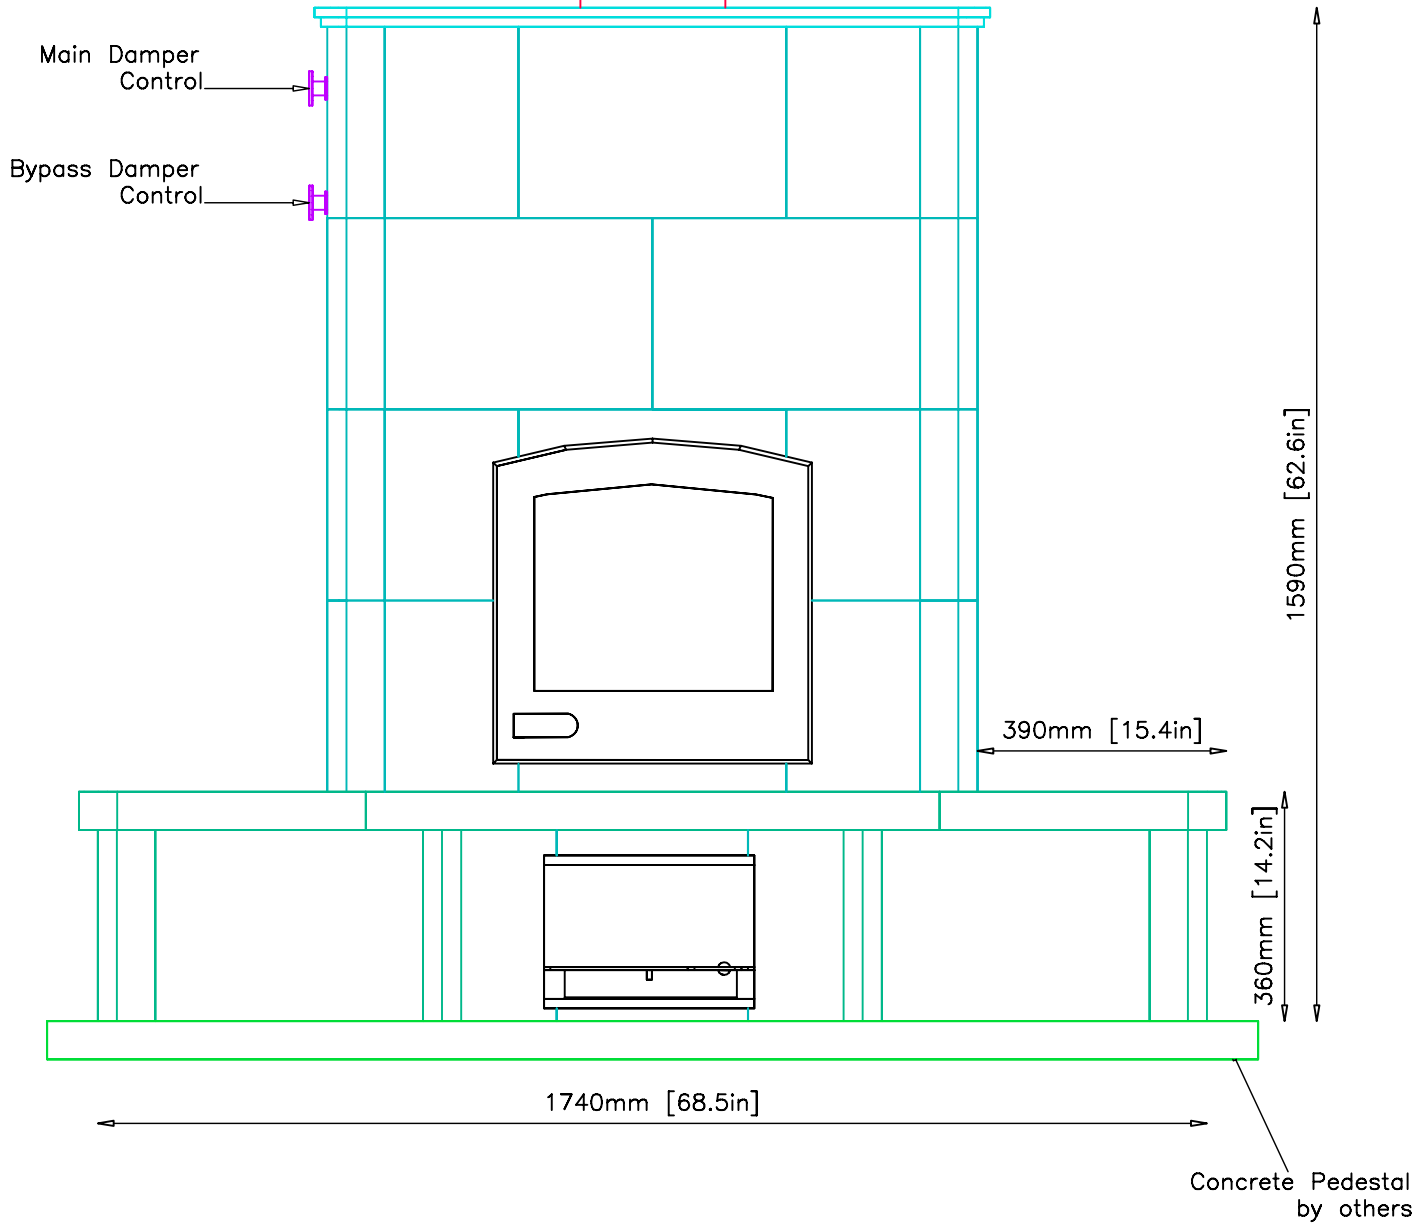

VIEW ISOMETRIC  
 DATE 8/12/02

PAGE 1

7" I.D./8" O.D. Double Wall  
Black Flue Pipe  
by others