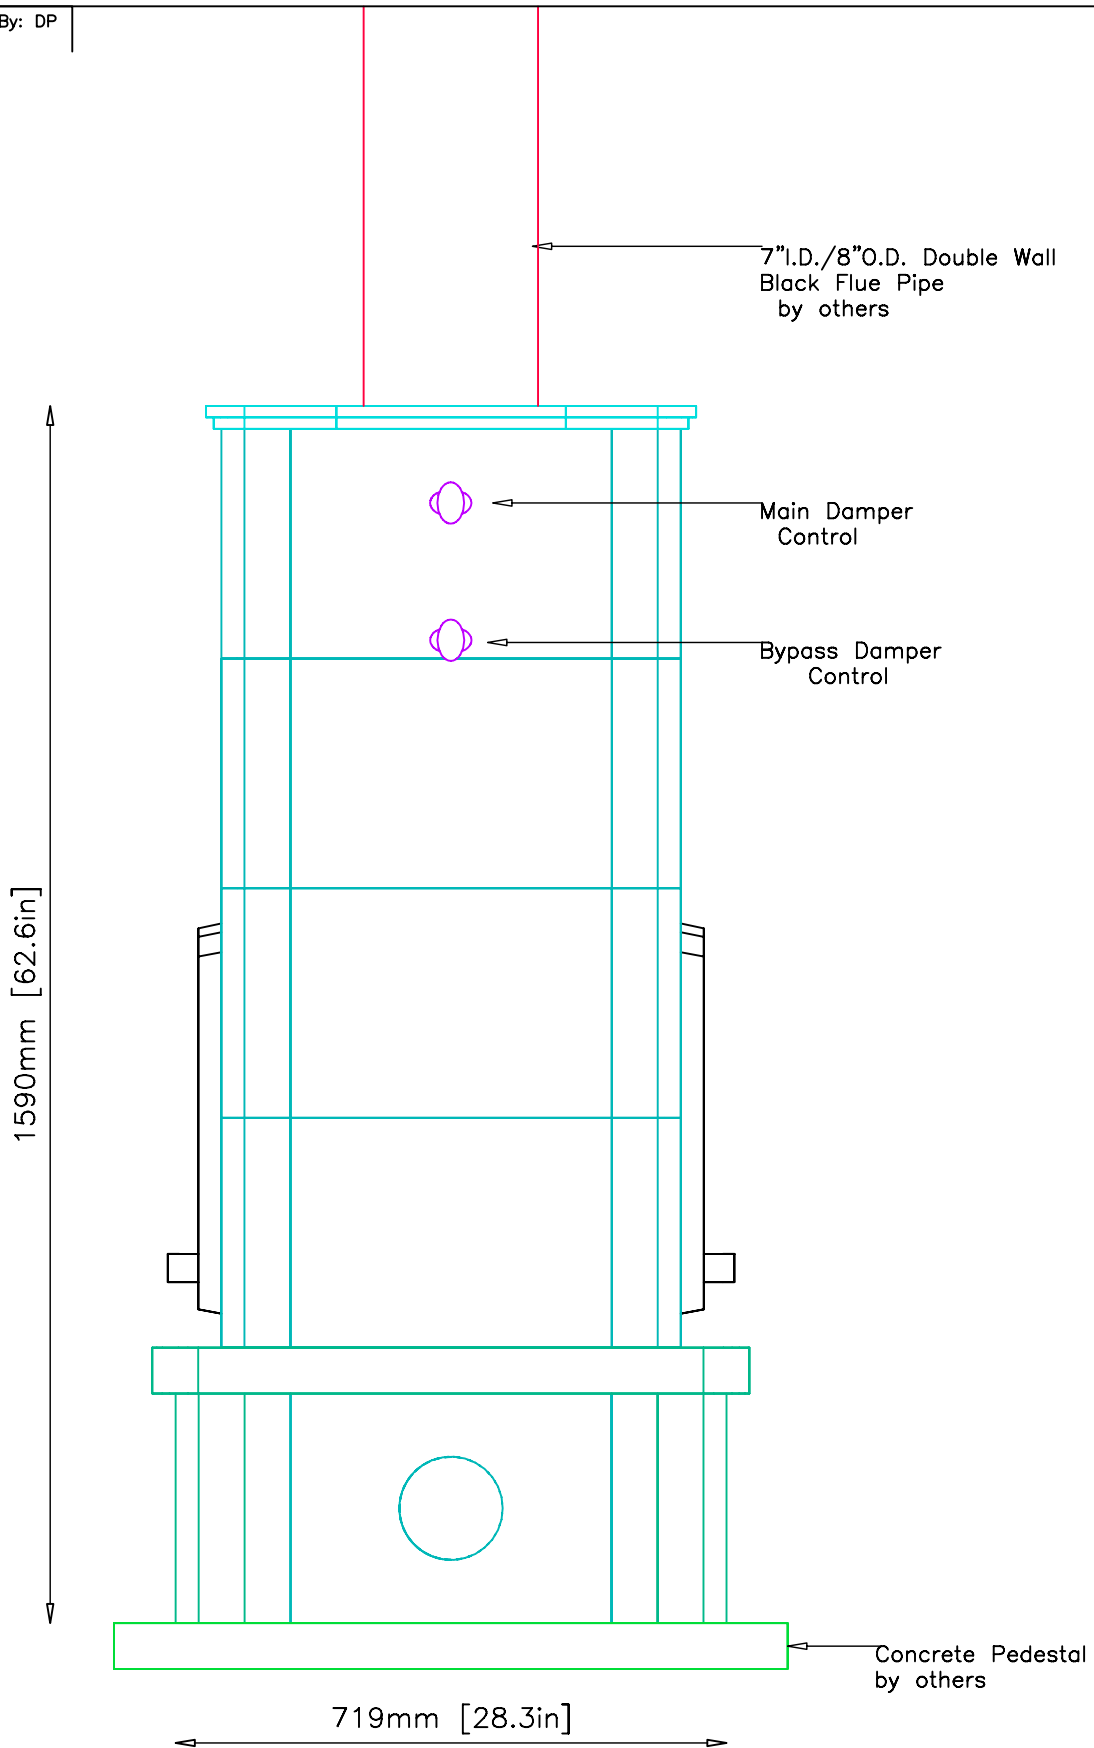

INFORMATION ONLY

MID-ATLANTIC MASONRY HEAT
McIntire Business Park
Charlottesville, VA 22903
(434)979-9709 Fax 434-979-6416

PROJECT TAIT/HAYES
MODEL TTU2200 T

CONTRACT 5167
DRAWN BY D.POWLEY

VIEW SIDE
DATE 8/12/02

PAGE 3