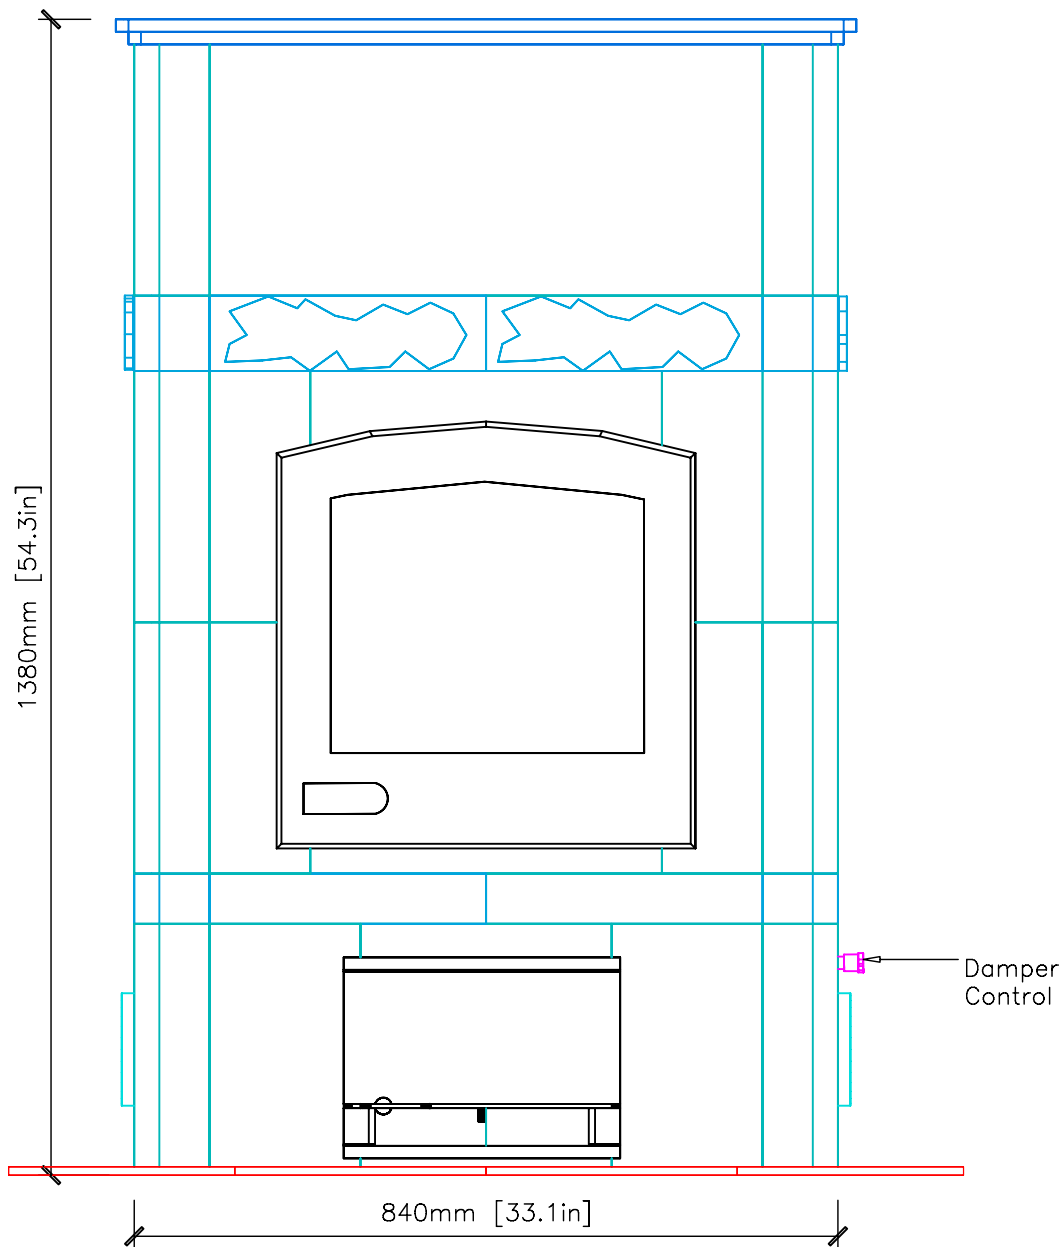

INFORMATION ONLY

NOTE: HEARTH TILES INSTALLED BY OTHERS

MID-ATLANTIC MASONRY HEAT
McIntire Business Park
Charlottesville, VA 22903
(434)979-9709 Fax 434-979-6416

PROJECT LIVERMON
MODEL TU1000/6RFB

CONTRACT 5182
DRAWN BY D.POWLEY

VIEW FRONT
DATE 4/16/02

PAGE

2