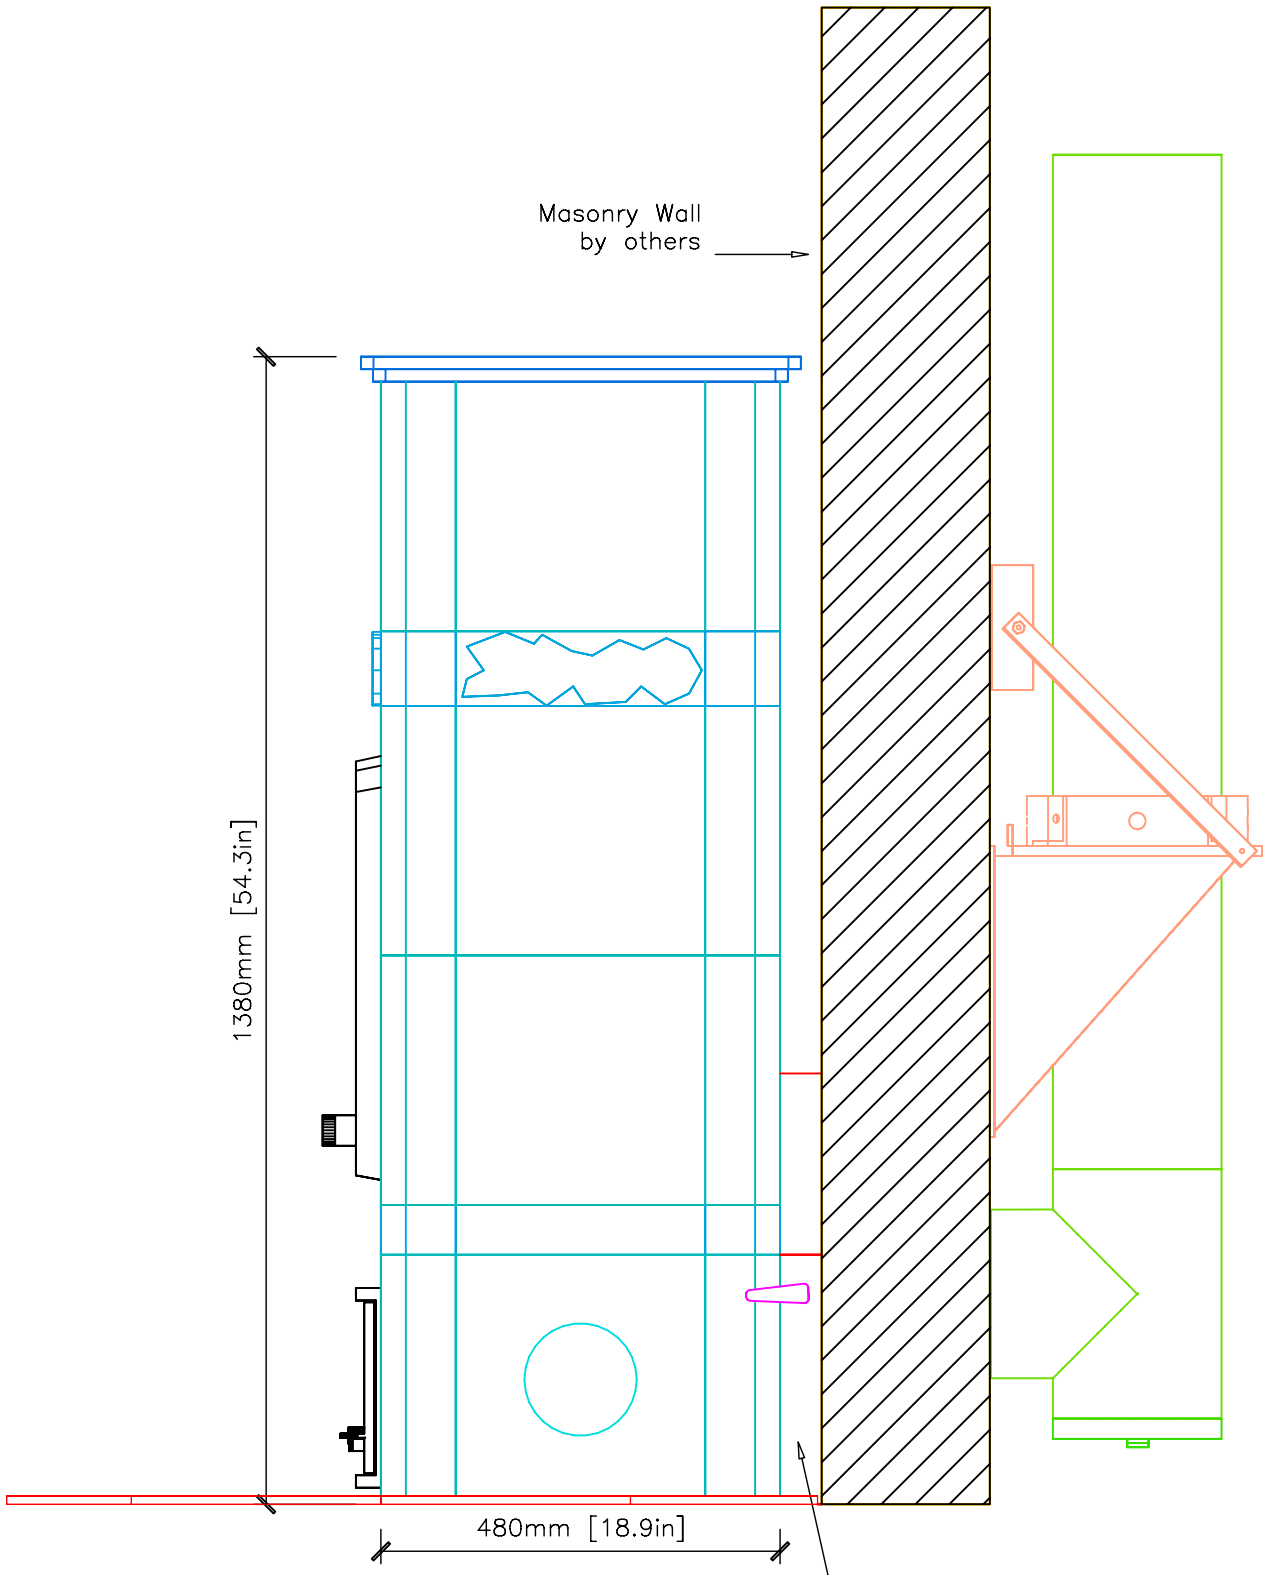

INFORMATION ONLY

MID-ATLANTIC MASONRY HEAT
McIntire Business Park
Charlottesville, VA 22903
(434)979-9709 Fax 434-979-6416

PROJECT LIVERMON
MODEL TU1000/6RFB

CONTRACT 5182
DRAWN BY D.POWLEY

VIEW SIDE
DATE 4/16/02

PAGE 3