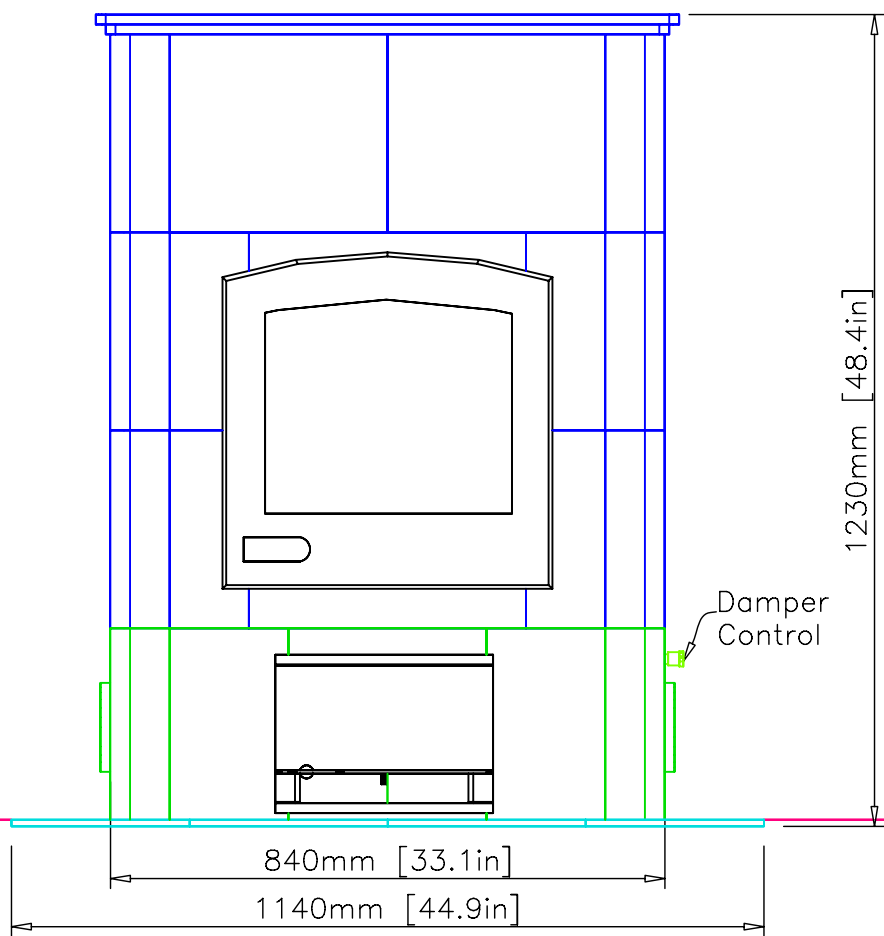

INFORMATION ONLY

INFORMATION ONLY

INFORMATION ONLY

Chimney Chase

Combustible Wall

Heat Shield
w/Tile covering
75mm [3.0in]

INFORMATION ONLY