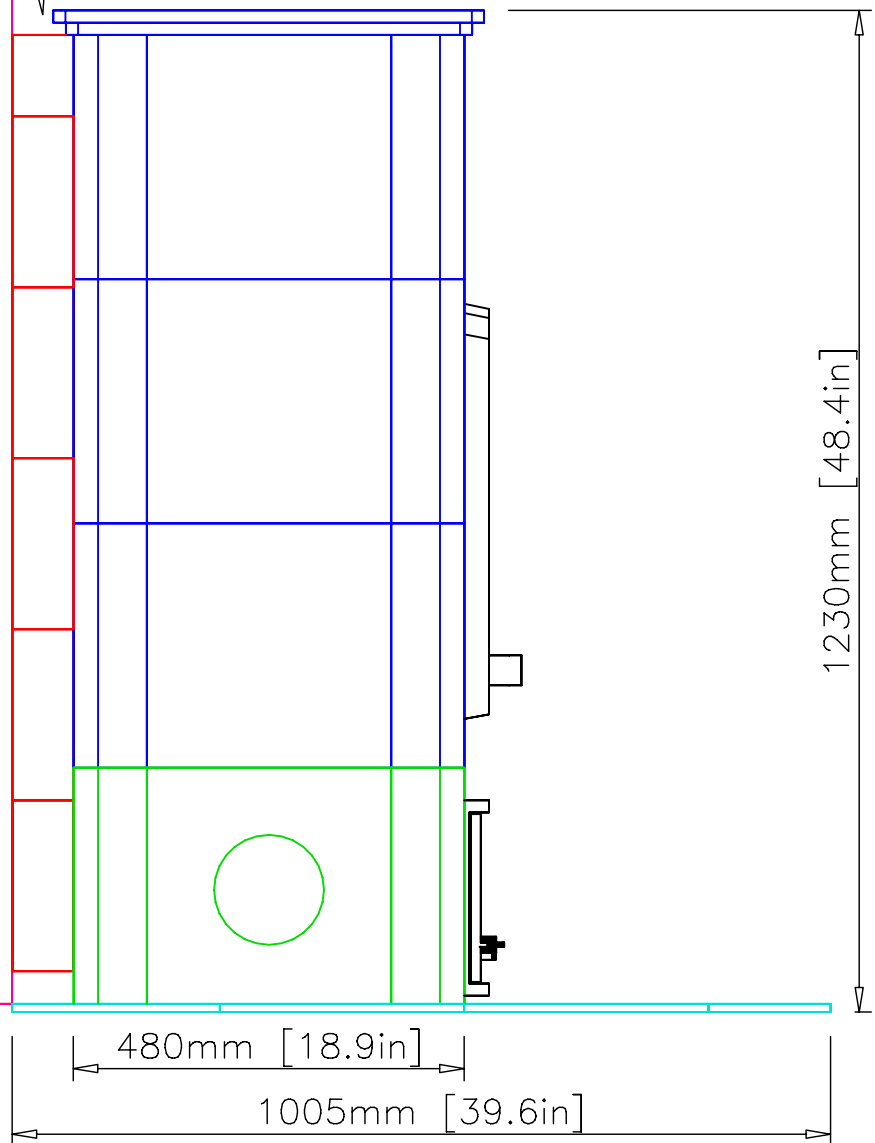

INFORMATION ONLY

INFORMATION ONLY

INFORMATION ONLY

Chimney Chase

Combustible Wall

Heat Shield
w/Tile covering
75mm [3.0in]

INFORMATION ONLY