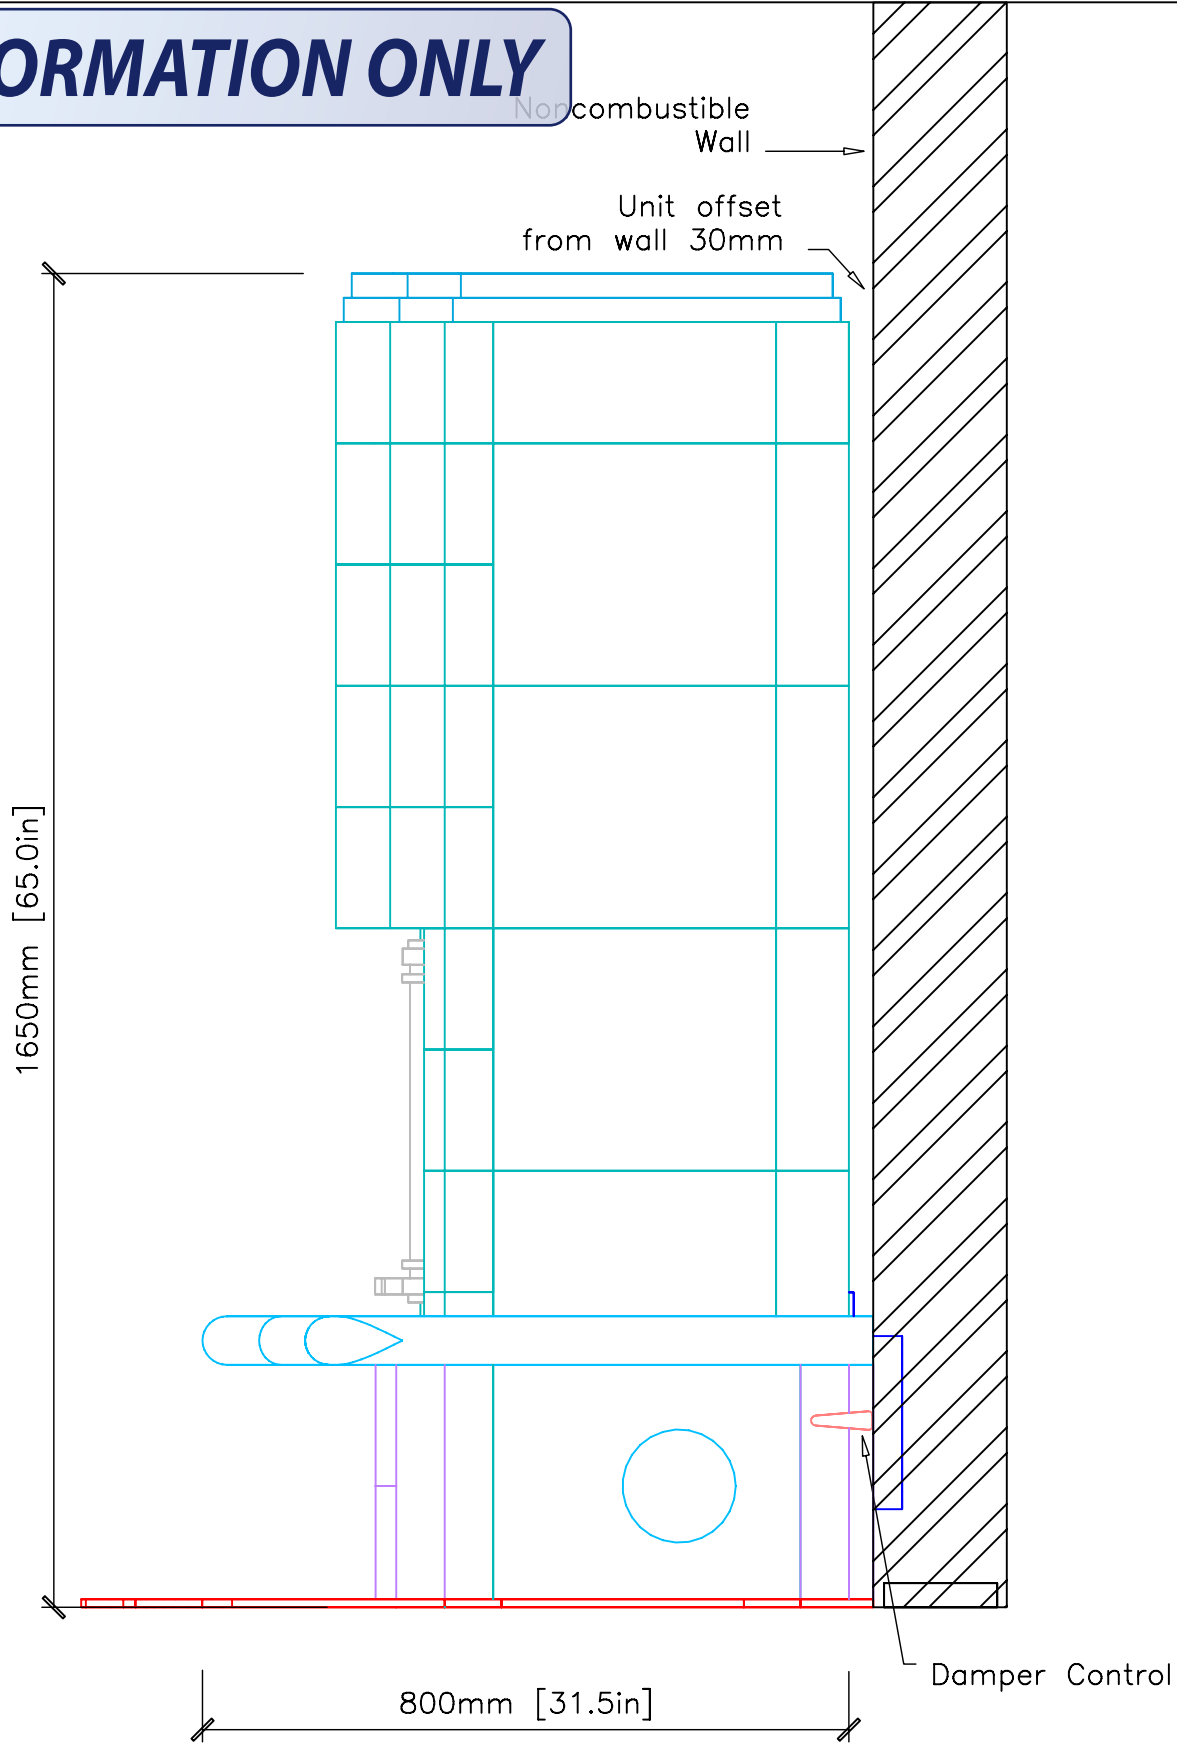

PROJECT MASSEY
 MODEL TU2332

CONTRACT
 DRAWN BY D.POWLEY

VIEW FRONT
 DATE 3/18/02

PAGE

2

INFORMATION ONLY

NOTE: HEARTH TILES INSTALLED BY OTHERS

	MID-ATLANTIC MASONRY HEAT McIntire Business Park Charlottesville, VA 22903 (434)979-9707 Fax 434-979-6416	PROJECT	MASSEY	CONTRACT	VIEW	SIDE	PAGE 3
		MODEL	TU2332	DRAWN BY	D. POWLEY	DATE	