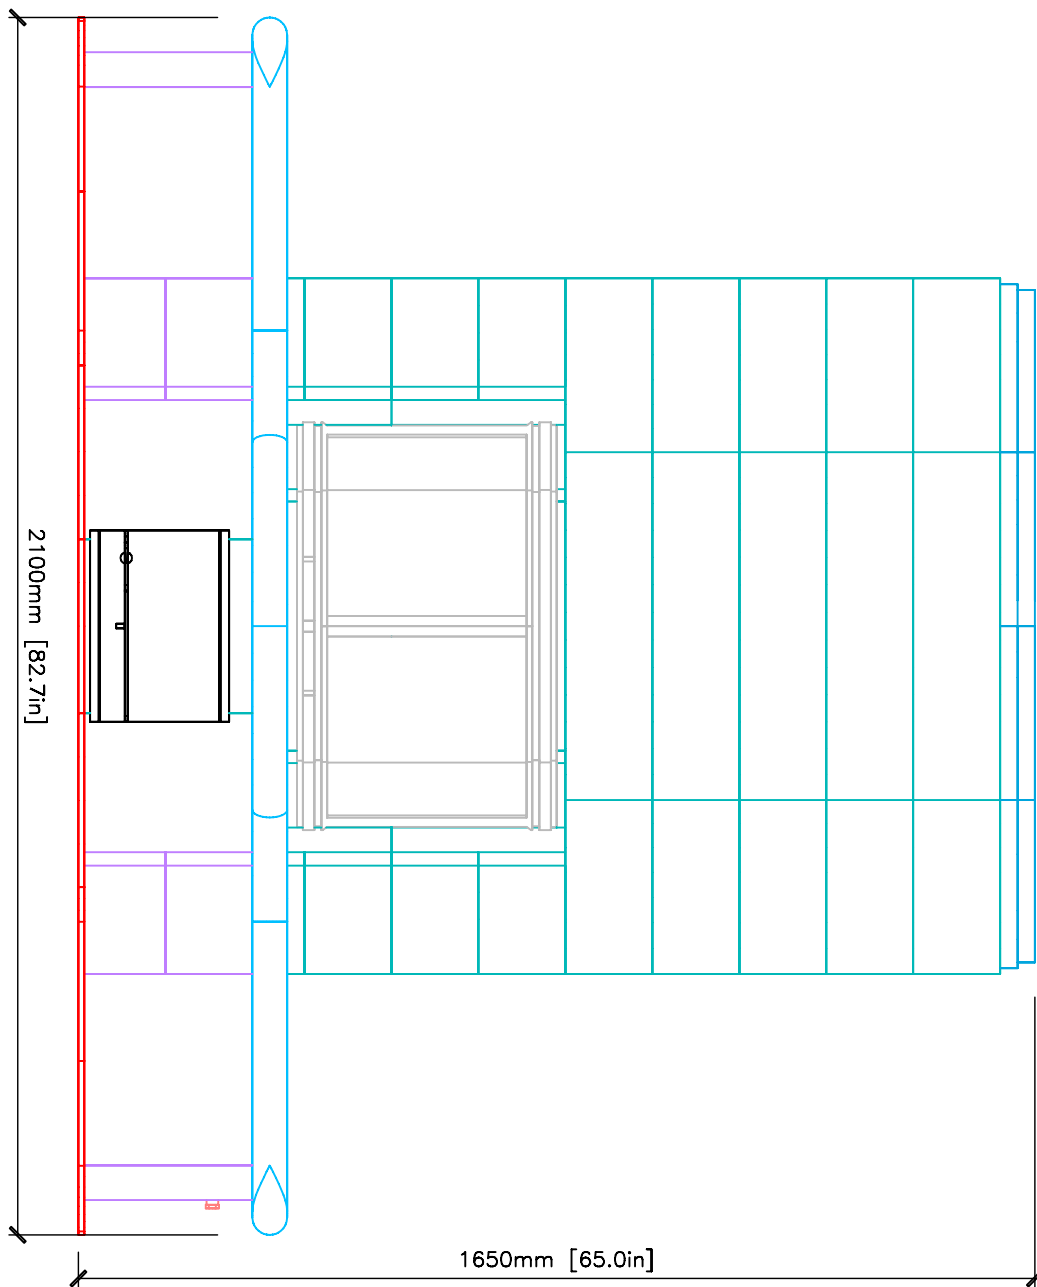

CONTRACT
DRAWN BY D.POWLEY

VIEW ISOMETRIC
DATE 3/18/02

PAGE 1

INFORMATION ONLY

NOTE: HEARTH TILES INSTALLED BY OTHERS

MID-ATLANTIC MASONRY HEAT
 McIntire Business Park
 Charlottesville, VA 22903
 (434)979-9707 Fax 434-979-6416