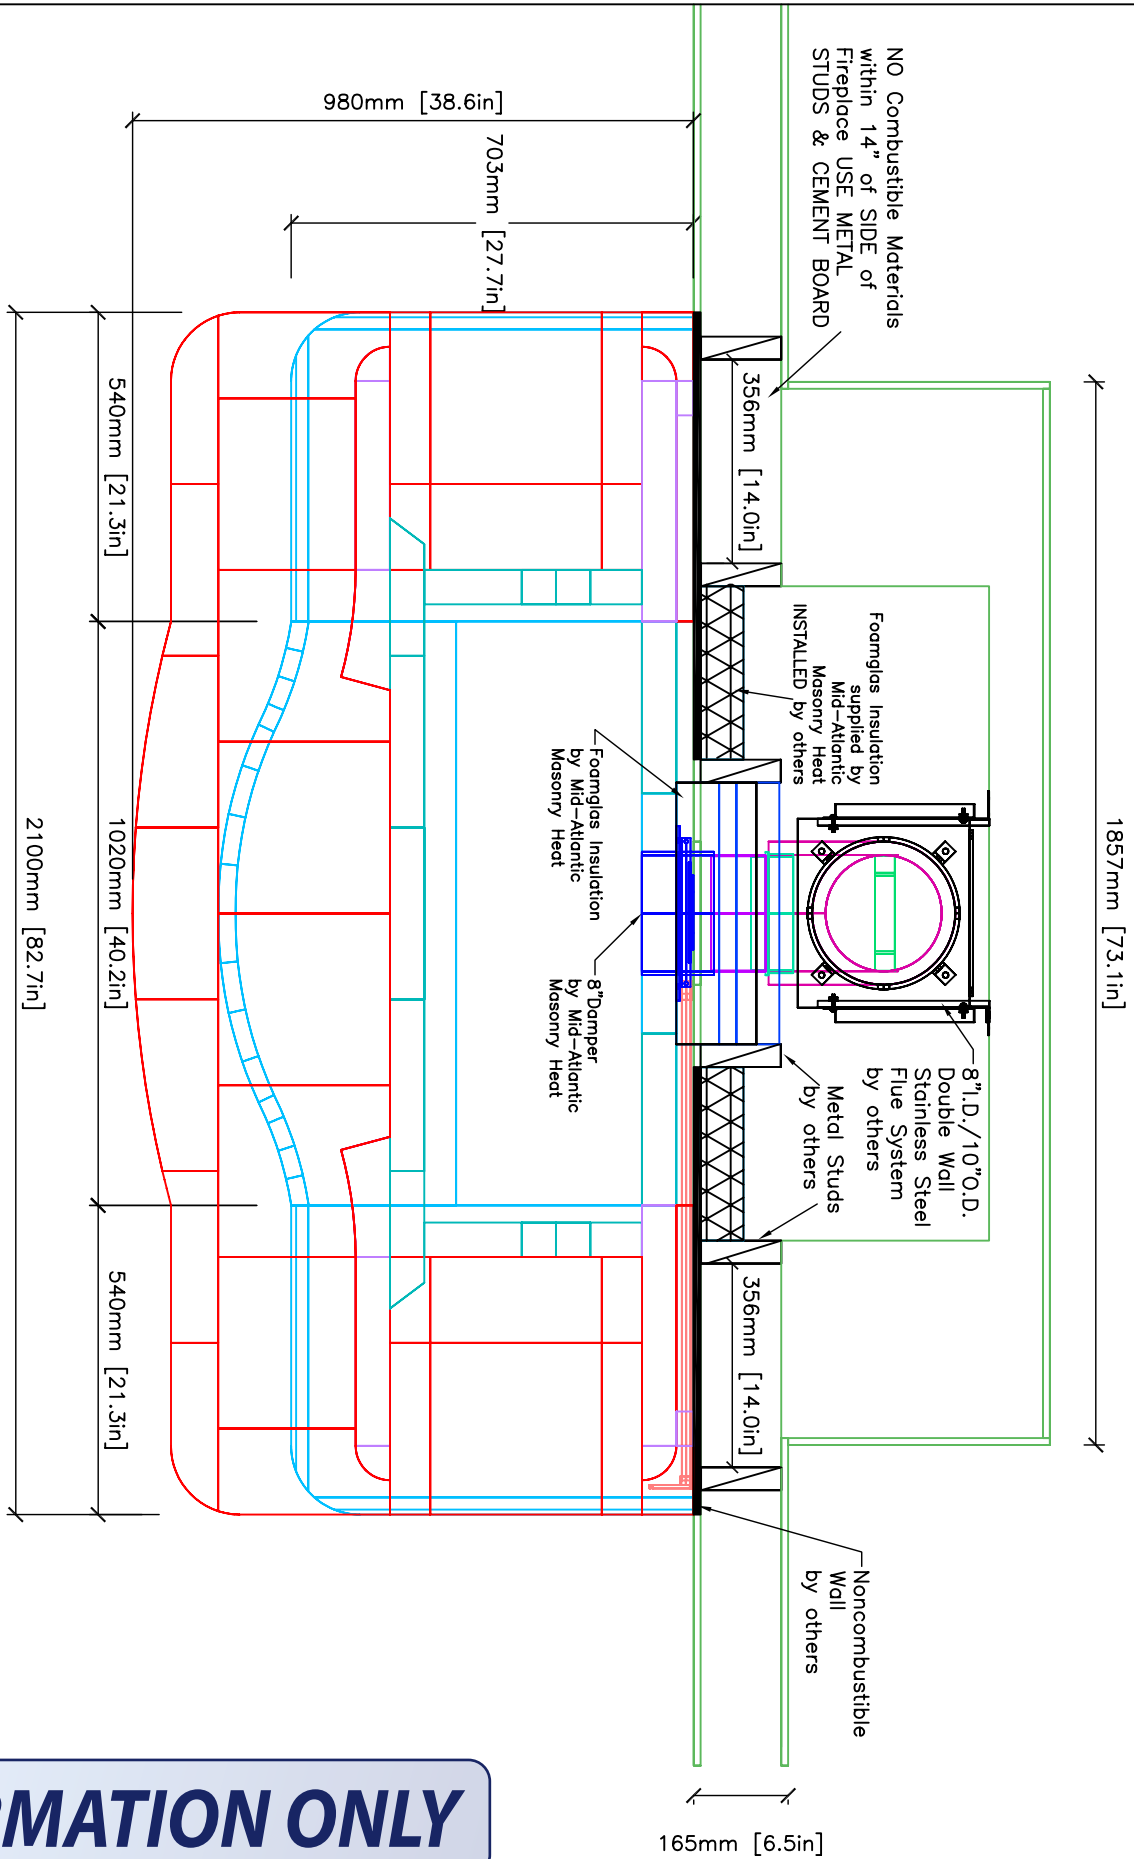

PROJECT MASSEY
 MODEL TU2332

CONTRACT
 DRAWN BY D.POWLEY

VIEW FRONT
 DATE 3/18/02

PAGE

2

INFORMATION ONLY

NOTE: HEARTH TILES INSTALLED BY OTHERS

	MID-ATLANTIC MASONRY HEAT McIntire Business Park Charlottesville, VA 22903 (434)979-9707 Fax 434-979-6416	PROJECT	MASSEY	CONTRACT	VIEW	SIDE	PAGE 3
		MODEL	TU2332	DRAWN BY	D. POWLEY	DATE	