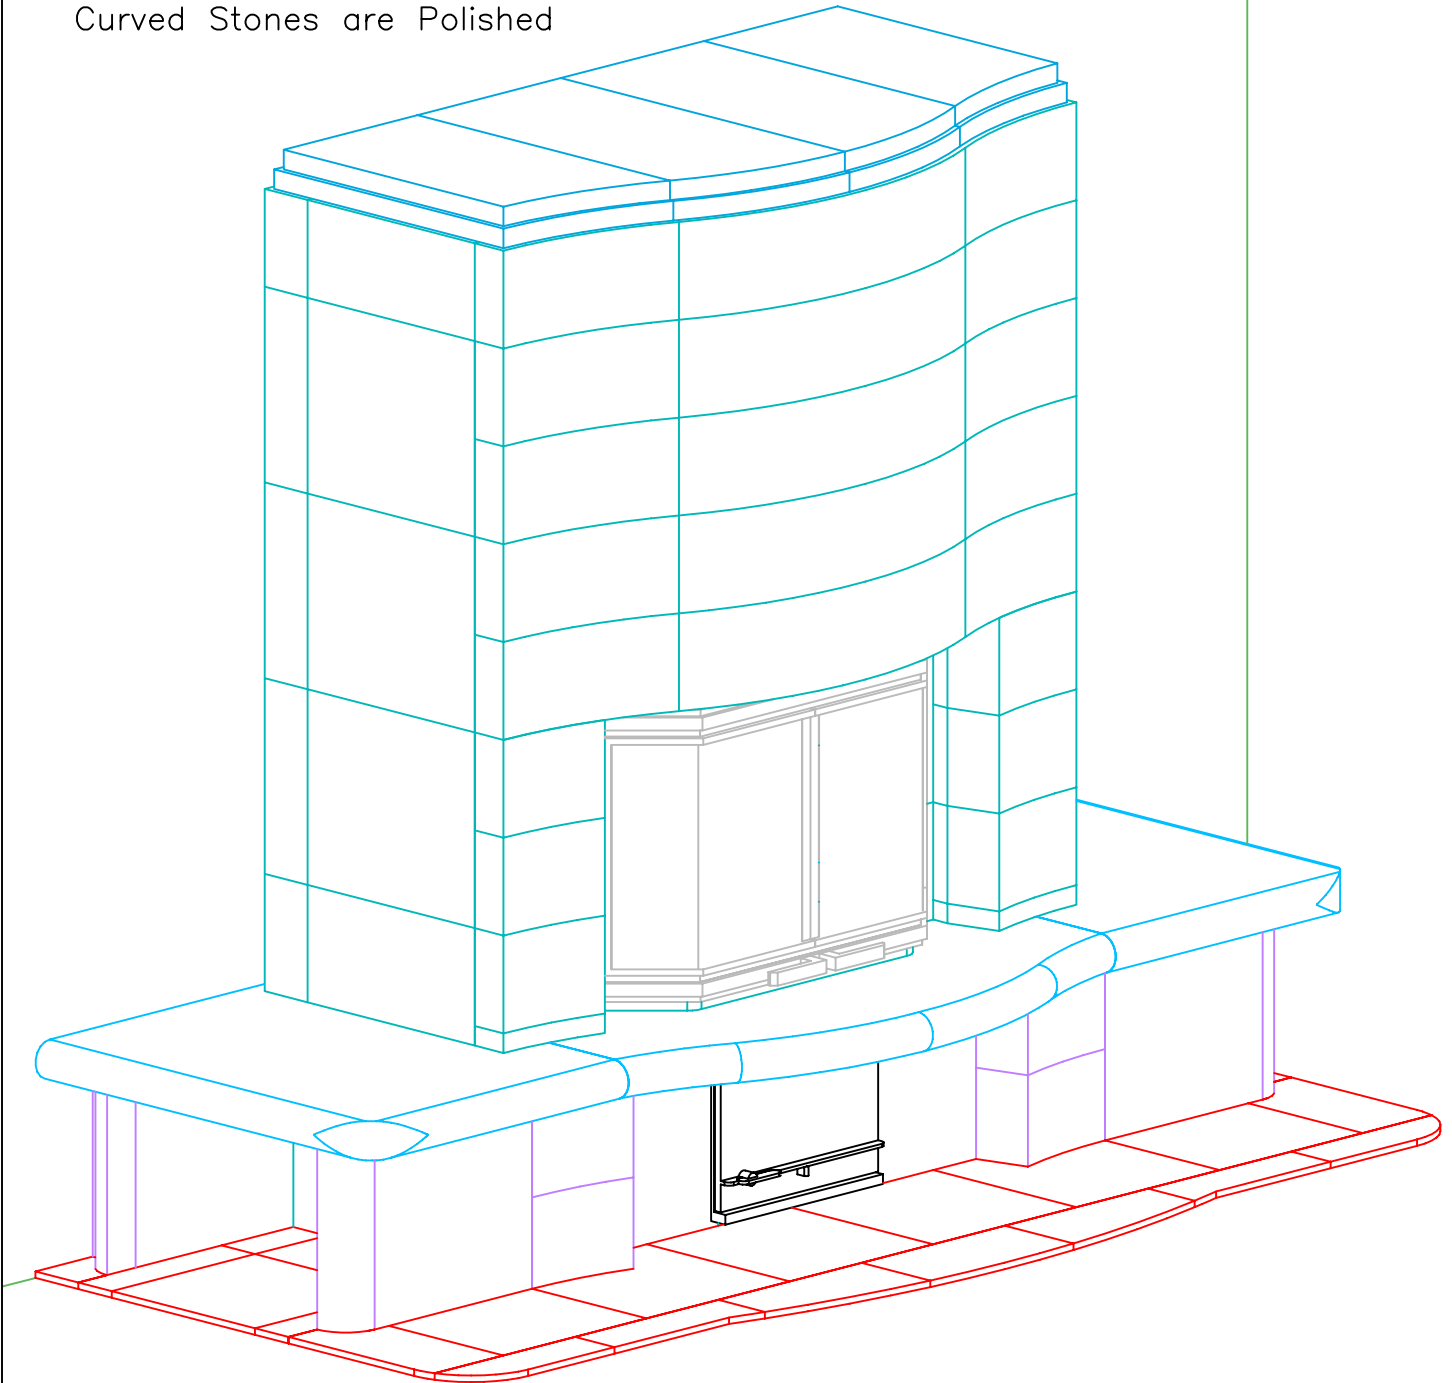

INFORMATION ONLY

Curved Stones are Polished

NOTE: HEARTH TILES INSTALLED BY OTHERS

MID-ATLANTIC MASONRY HEAT
McIntire Business Park
Charlottesville, VA 22903
(434)979-9707 Fax 434-979-6416

PROJECT MASSEY
MODEL TU2332

CONTRACT
DRAWN BY D.POWLEY

VIEW ISOMETRIC
DATE 3/18/02

PAGE 1