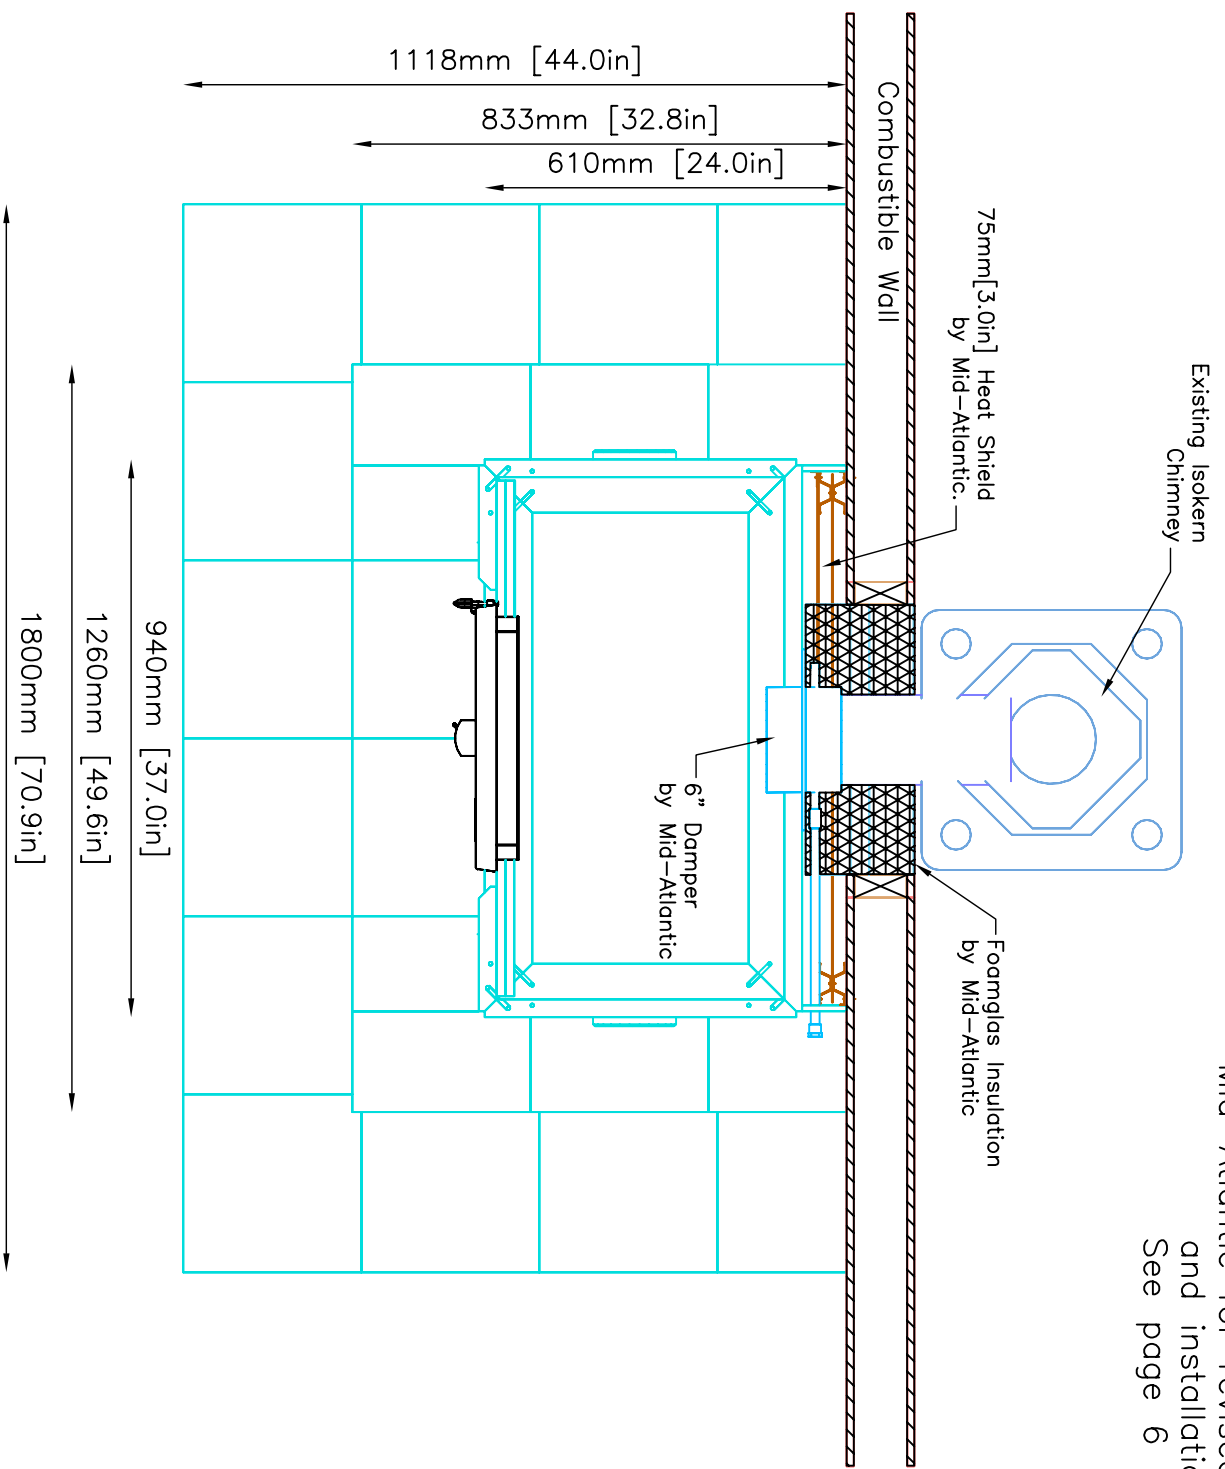

PROJECT PERFETTI  
 MODEL STELLARIA GRIGO

CONTRACT 5680  
 DRAWN BY D.P.BYRAM

VIEW SIDE  
 DATE 10/11/04

PAGE 3

# INFORMATION ONLY

Flue Location may be offset up to 4 inches right or left. If greater offset is needed, contact Mid-Atlantic for revised drawings and installation pricing. See page 6 for Details

NOTE: Hearth Tiles by others