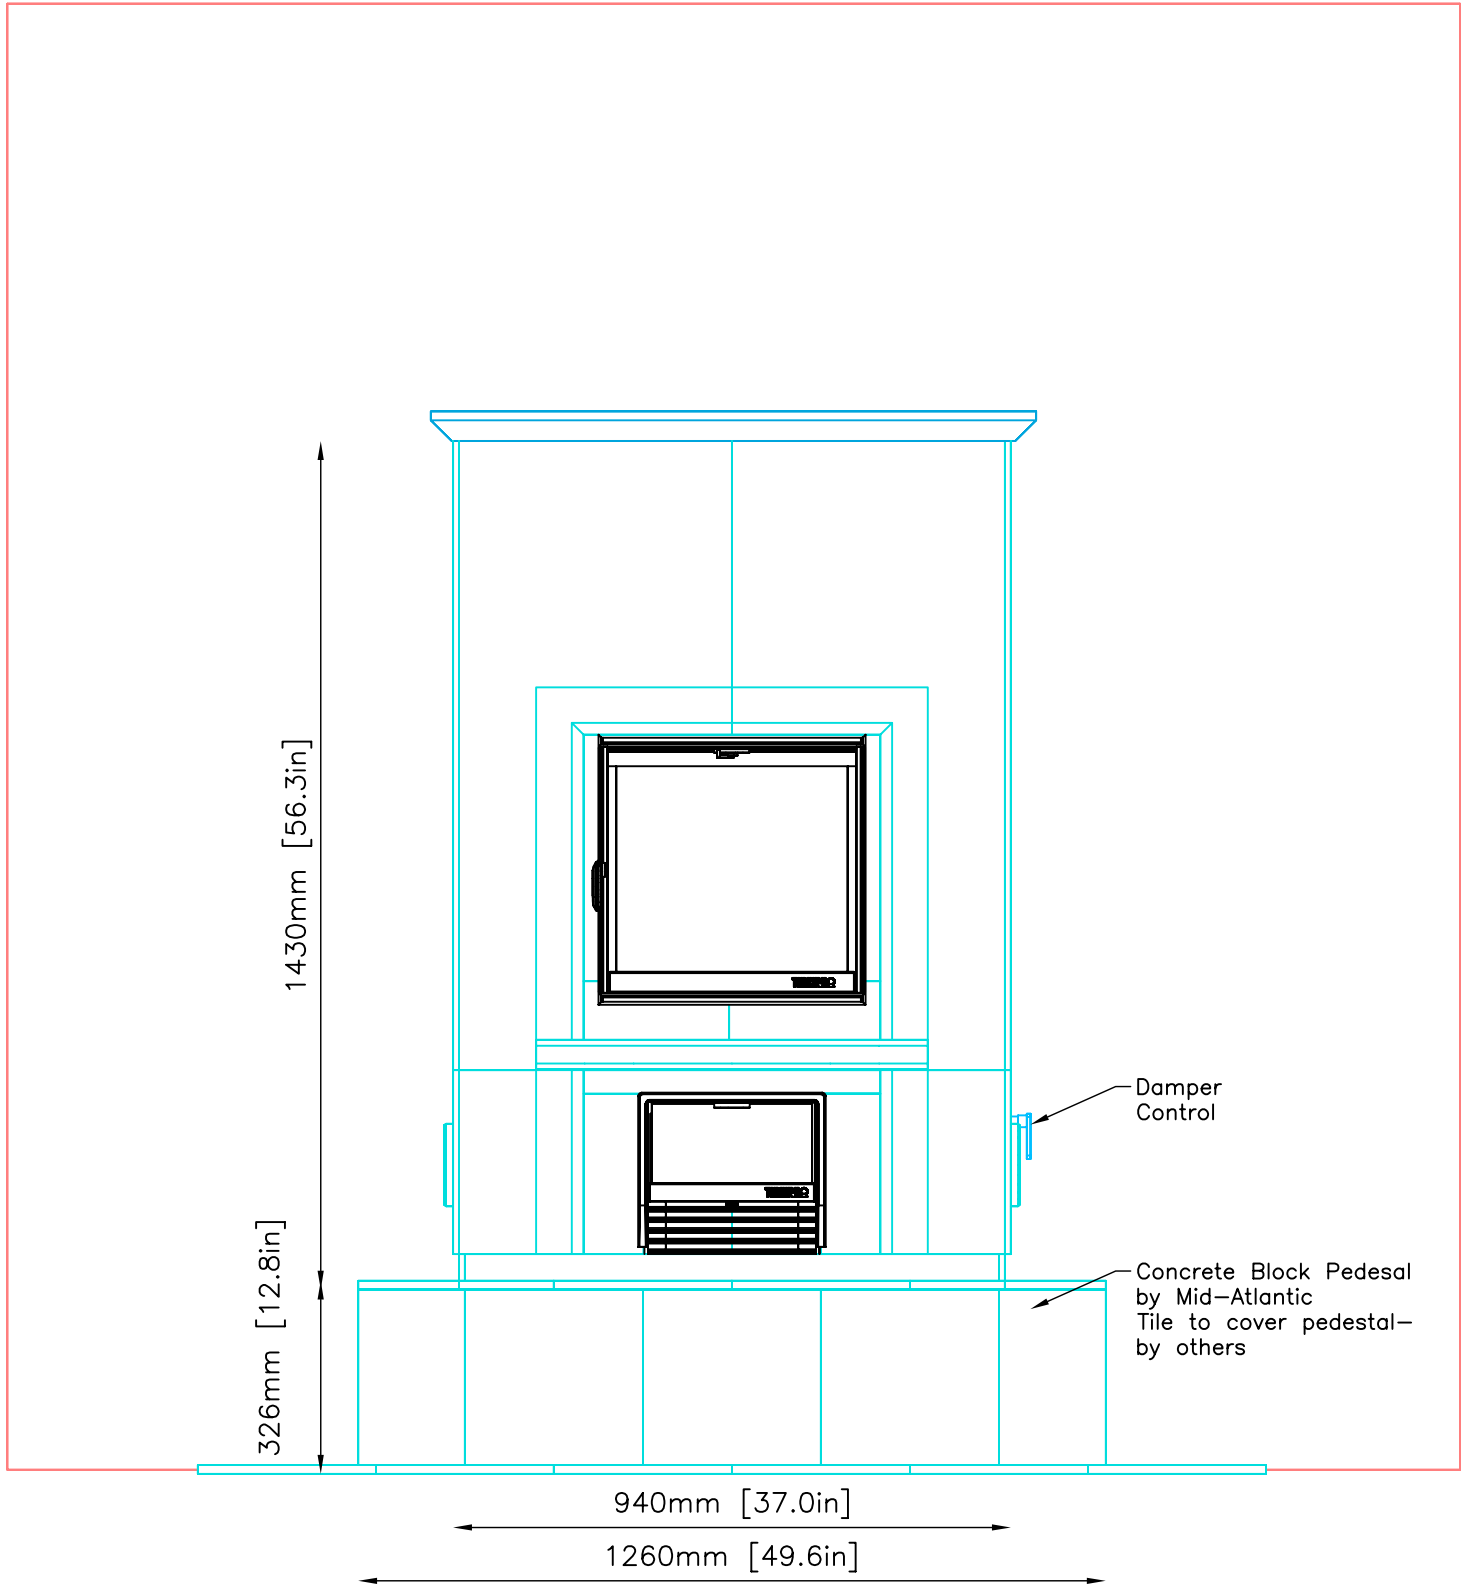

FRONT VIEW

INFORMATION ONLY

NOTE: Hearth Tiles by others

MID-ATLANTIC MASONRY HEAT
1229 Harris Street Suite 1
Charlottesville, VA 22903
(434)979-9709 Fax 434-979-6416

PROJECT PERFETTI
MODEL STELLARIA GRIGO

CONTRACT 5680
DRAWN BY D.P.BYRAM

VIEW FRONT
DATE 10/11/04

PAGE

2