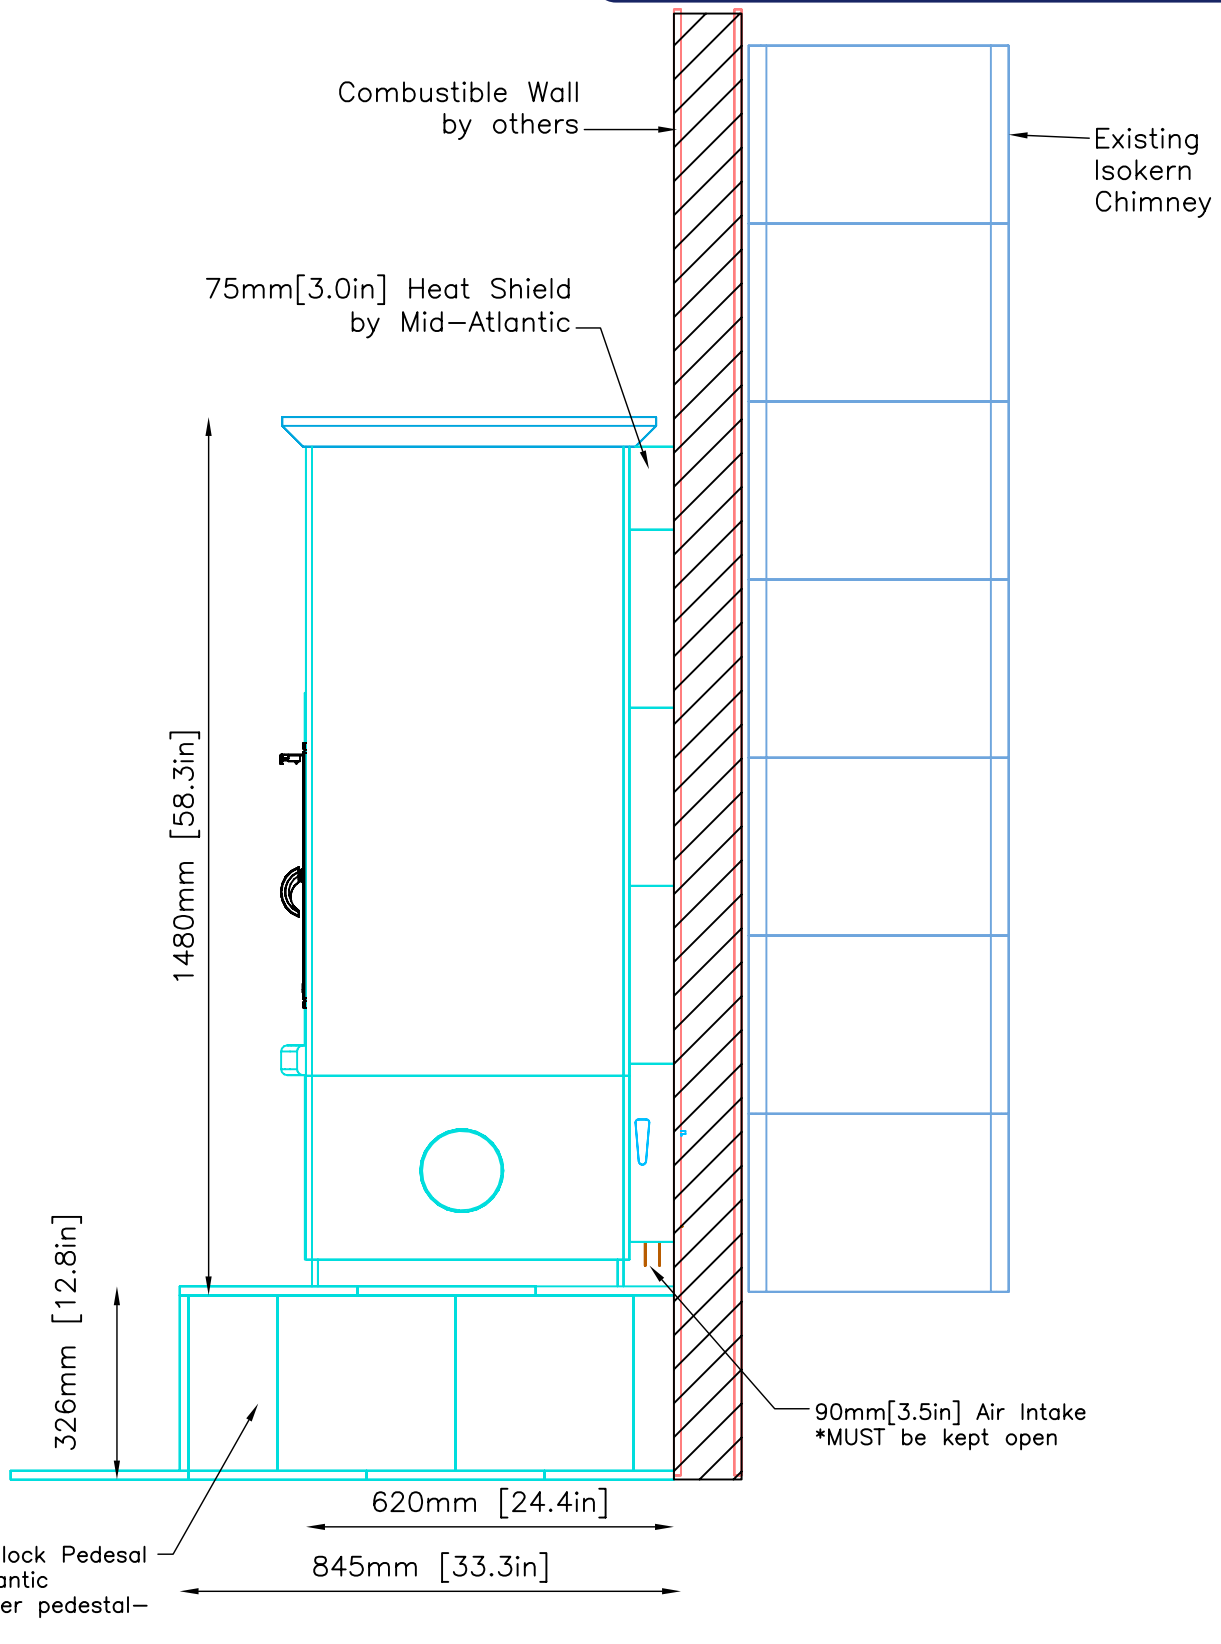

SIDE VIEW

INFORMATION ONLY

NOTE: Hearth Tiles by others

MID-ATLANTIC MASONRY HEAT
1229 Harris Street Suite 1
Charlottesville, VA 22903
(434)979-9709 Fax 434-979-6416

PROJECT PERFETTI
MODEL STELLARIA GRIGO

CONTRACT 5680
DRAWN BY D.P.BYRAM

VIEW SIDE
DATE 10/11/04

PAGE 3